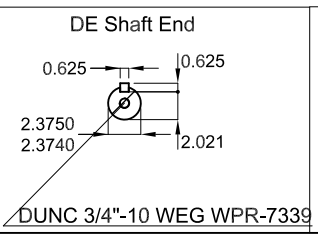

200 HP 02 Poles 60 Hz		A	
HYBRISUSER		00	
ECM	LOC	SUMMARY OF MODIFICATIONS	EXECUTED   CHECKED   RELEASED   DATE   VER
EXECUTED	HYBRISUSER	THREE PH. MOTOR W22 NEMA PREM. EFF.	<b>PREVIEW</b> WDD   00 SHEET /
CHECKED		FRAME 445/7TS IP55 TEFC	
RELEASED			
REL. DATE			