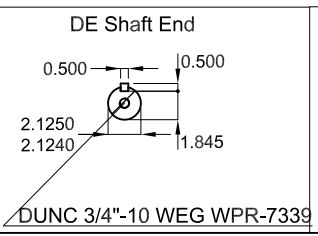

100 HP 04 Poles 60 Hz										A	
HYBRISUSER										00	
ECM	LOC	SUMMARY OF MODIFICATIONS					EXECUTED	CHECKED	RELEASED	DATE	VER
EXECUTED	HYBRISUSER	THREE PH. MOTOR W22 NEMA PREM. EFF.					EXECUTED	CHECKED	RELEASED	DATE	VER
CHECKED		FRAME 404/5TS IP55 TEFC					EXECUTED	CHECKED	RELEASED	DATE	VER
RELEASED							EXECUTED	CHECKED	RELEASED	DATE	VER
REL. DATE							EXECUTED	CHECKED	RELEASED	DATE	VER

TS shaft end
 Color RAL 5009
 Painting plan 203A
 Mounting B3R(D)

PREVIEW
 WDD 00
 SHEET /