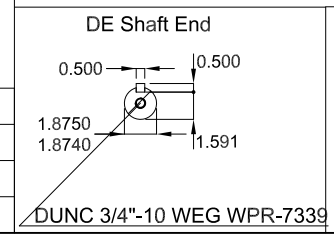

D													
	75 HP 02 Poles 60 Hz												
E													
									HYBRISUSER		00		
	ECM		LOC		SUMMARY OF MODIFICATIONS				EXECUTED	CHECKED	RELEASED	DATE	VER
	EXECUTED		HYBRISUSER		THREE PH. MOTOR W22 NEMA PREM. EFF.				EXECUTED	CHECKED	RELEASED	DATE	VER

Without vertical jackscrews  
 Color RAL 5009  
 Painting plan 203A  
 Mounting B3R(D)

**PREVIEW**  
 WDD 00  
 SHEET /