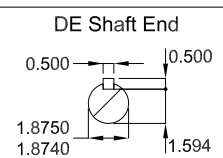

			A
30 HP 04 Poles 60 Hz			
			00
ECM	LOC	SUMMARY OF MODIFICATIONS	HYBRISUSER
EXECUTED	HYBRISUSER	THREE PH. MOTOR W22 NEMA PREM. EFF. FRAME 284/6TC IP55 TEFC	EXECUTED
CHECKED			CHECKED
RELEASED			RELEASED
REL. DATE			DATE

Without vertical jackscrews
 Color RAL 5009
 Painting plan 203A
 Mounting B34R(D)

PREVIEW

WDD | 00

SHEET /