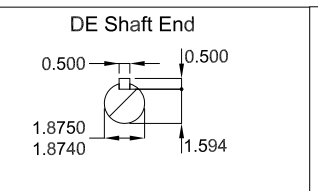

30 HP 04 Poles 60 Hz A

				HYBRISUSER						00		
ECM	LOC	SUMMARY OF MODIFICATIONS				EXECUTED	CHECKED	RELEASED	DATE	VER		
EXECUTED	HYBRISUSER	THREE PH. MOTOR W22 NEMA PREM. EFF. FRAME 284/6T IP55 TEFC				PREVIEW WDD 00 SHEET /						
CHECKED												
RELEASED												
REL. DATE												

- Without vertical jackscrews
- Color RAL 5009
- Painting plan 203A
- Mounting B3R(D)