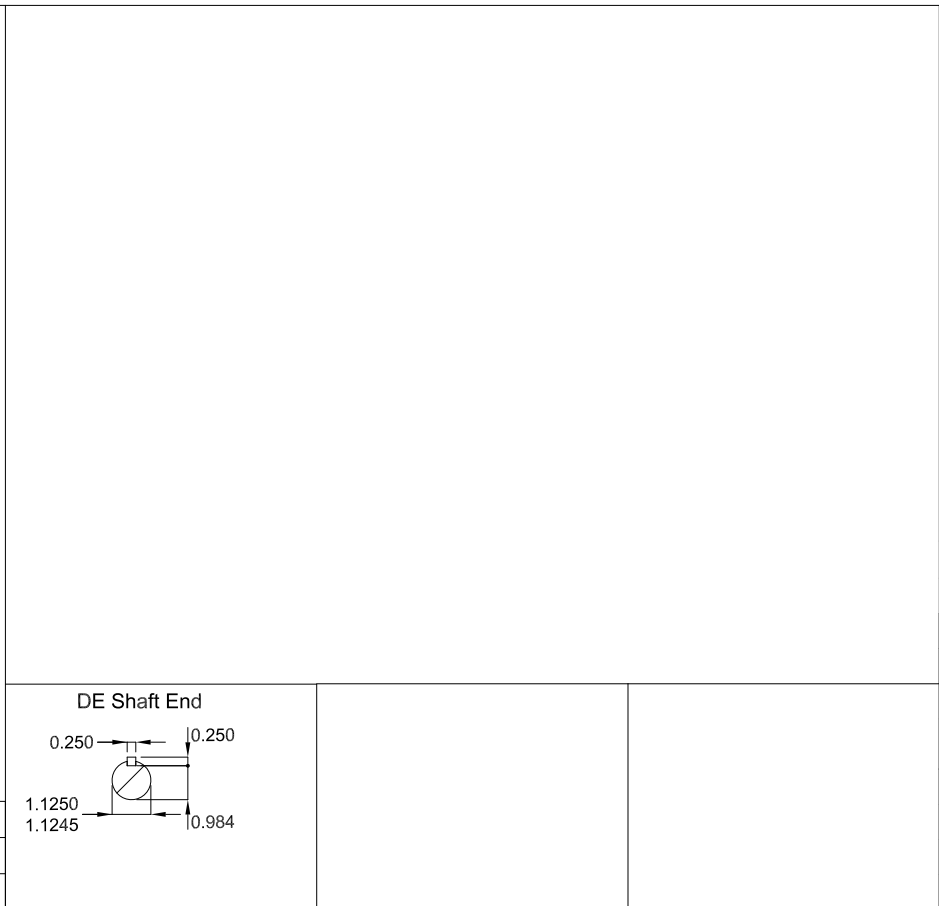

Color RAL 5009
Painting plan 207A
Mounting B34R(D)

5 HP 04 Poles 60 Hz					A
HYBRISUSER					00
ECM	LOC	SUMMARY OF MODIFICATIONS	EXECUTED	CHECKED	RELEASED
EXECUTED	HYBRISUSER	THREE PH. MOTOR W22 NEMA PREM. EFF.	EXECUTED	CHECKED	RELEASED
CHECKED		FRAME 182/4TC IP55 TEFC	EXECUTED	CHECKED	RELEASED
RELEASED			EXECUTED	CHECKED	RELEASED
REL. DATE			EXECUTED	CHECKED	RELEASED
			PREVIEW		
			WDD	00	
			SHEET /		