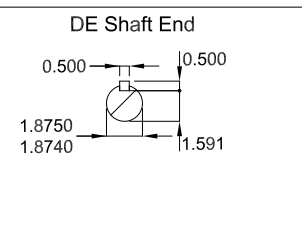

Without vertical jackscrews
 Color RAL 5009
 Painting plan 203A
 Mounting B3R(D)

ECM		LOC		SUMMARY OF MODIFICATIONS		EXECUTED		CHECKED		RELEASED		DATE		VER	
EXECUTED		HYBRISUSER		THREE PH. MOTOR W22 NEMA PREM. EFF.		EXECUTED		CHECKED		RELEASED		DATE		VER	
CHECKED				FRAME 324/6TS IP55 TEFC		EXECUTED		CHECKED		RELEASED		DATE		VER	
RELEASED						EXECUTED		CHECKED		RELEASED		DATE		VER	
REL. DATE						EXECUTED		CHECKED		RELEASED		DATE		VER	