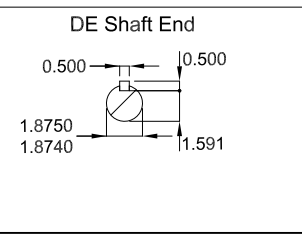

50 HP 02 Poles 60 Hz		A	
HYBRISUSER		00	
ECM	LOC	SUMMARY OF MODIFICATIONS	EXECUTED CHECKED RELEASED DATE VER
EXECUTED	HYBRISUSER	THREE PH. MOTOR W22 NEMA PREM. EFF.	<p>PREVIEW</p> <p>WDD 00</p> <p>SHEET /</p> 
CHECKED		FRAME 324/6TS IP55 TEFC	
RELEASED			
REL. DATE			