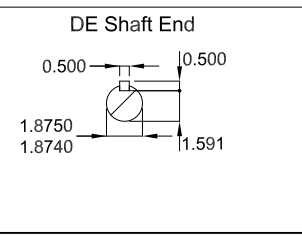

D										
	50 HP 02 Poles 60 Hz									

Without vertical jackscrews
 Color RAL 5009
 Painting plan 203A
 Mounting B3R(D)

ECM	LOC	SUMMARY OF MODIFICATIONS				HYBRISUSER					00
EXECUTED	HYBRISUSER	THREE PH. MOTOR W22 NEMA PREM. EFF.				EXECUTED	CHECKED	RELEASED	DATE	VER	
CHECKED		FRAME 324/6TS IP55 TEFC									
RELEASED											
REL. DATE											
						PREVIEW					
						WDD 00					
						SHEET /					