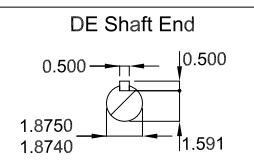

		50 HP 02 Poles 60 Hz		A											
				HYBRISUSER		00									
ECM		LOC		SUMMARY OF MODIFICATIONS		EXECUTED		CHECKED		RELEASED		DATE		VER	
EXECUTED		HYBRISUSER		THREE PH. MOTOR W22 NEMA PREM. EFF.		EXECUTED		CHECKED		RELEASED		DATE		VER	
CHECKED				FRAME 324/6TS IP55 TEFC		EXECUTED		CHECKED		RELEASED		DATE		VER	
RELEASED						EXECUTED		CHECKED		RELEASED		DATE		VER	
REL. DATE						EXECUTED		CHECKED		RELEASED		DATE		VER	

Without vertical jackscrews
 Color RAL 5009
 Painting plan 203A
 Mounting B3R(D)

PREVIEW
 WDD | 00
 SHEET /

Dimensions in inches

A3