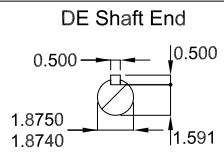

Without vertical jackscrews
 Color RAL 5009
 Painting plan 203A
 Mounting B3R(D)

PREVIEW

WDD | 00

SHEET /