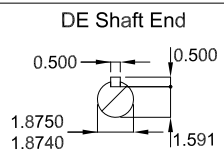

D	50 HP 02 Poles 60 Hz										A
E								HYBRISUSER			00
	ECM	LOC	SUMMARY OF MODIFICATIONS				EXECUTED	CHECKED	RELEASED	DATE	VER
	EXECUTED	HYBRISUSER	THREE PH. MOTOR W22 NEMA PREM. EFF.				EXECUTED	CHECKED	RELEASED	DATE	VER
	CHECKED		FRAME 324/6TS IP55 TEFC				EXECUTED	CHECKED	RELEASED	DATE	VER
	RELEASED						EXECUTED	CHECKED	RELEASED	DATE	VER

Without vertical jackscrews
Color RAL 5009
Painting plan 203A
Mounting B3R(D)

PREVIEW
WDD | 00
SHEET /