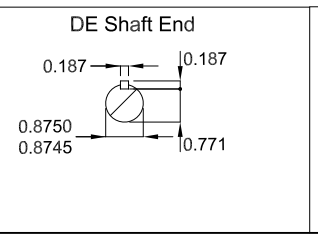

Color RAL 5009
 Painting plan 207A
 Mounting NEMA F-1
 Mounting B34R(D)

2 HP 04 Poles 60 Hz						A
HYBRISUSER						00
ECM	LOC	SUMMARY OF MODIFICATIONS	EXECUTED	CHECKED	RELEASED	DATE VER
EXECUTED	HYBRISUSER	THREE PH. MOTOR W22 NEMA PREM. EFF. FRAME 143/5TC IP55 TEFC	EXECUTED	CHECKED	RELEASED	DATE VER
CHECKED						
RELEASED						
REL. DATE						
			PREVIEW WDD 00 SHEET /			