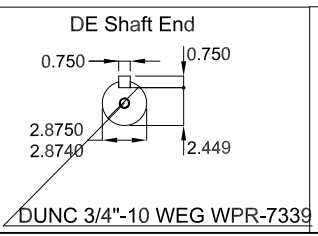

75 HP 06 Poles 60 Hz		A
ECM	LOC	HYBRISUSER
EXECUTED	HYBRISUSER	00
CHECKED		
RELEASED		
REL. DATE		

Without vertical jackscrews  
 Color RAL 5009  
 Painting plan 203A  
 Mounting B3R(D)

SUMMARY OF MODIFICATIONS		EXECUTED	CHECKED	RELEASED	DATE	VER
THREE PH. MOTOR W22 NEMA PREM. EFF.						
FRAME 404/5T IP55 TEFC						
PREVIEW		WDD 00		SHEET /		