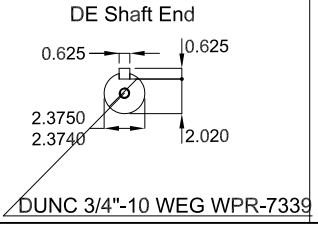

40 HP 08 Poles 60 Hz A

ECM	LOC	SUMMARY OF MODIFICATIONS	EXECUTED	CHECKED	RELEASED	DATE	VER
EXECUTED	HYBRISUSER	THREE PH. MOTOR W22 NEMA PREM. EFF.	EXECUTED	CHECKED	RELEASED	DATE	VER
CHECKED		FRAME 364/5T IP55 TEFC					
RELEASED							
REL. DATE							

Without vertical jackscrews  
 Color RAL 5009  
 Painting plan 203A  
 Mounting B3R(D)

HYBRISUSER

PREVIEW

WDD | 00

SHEET /