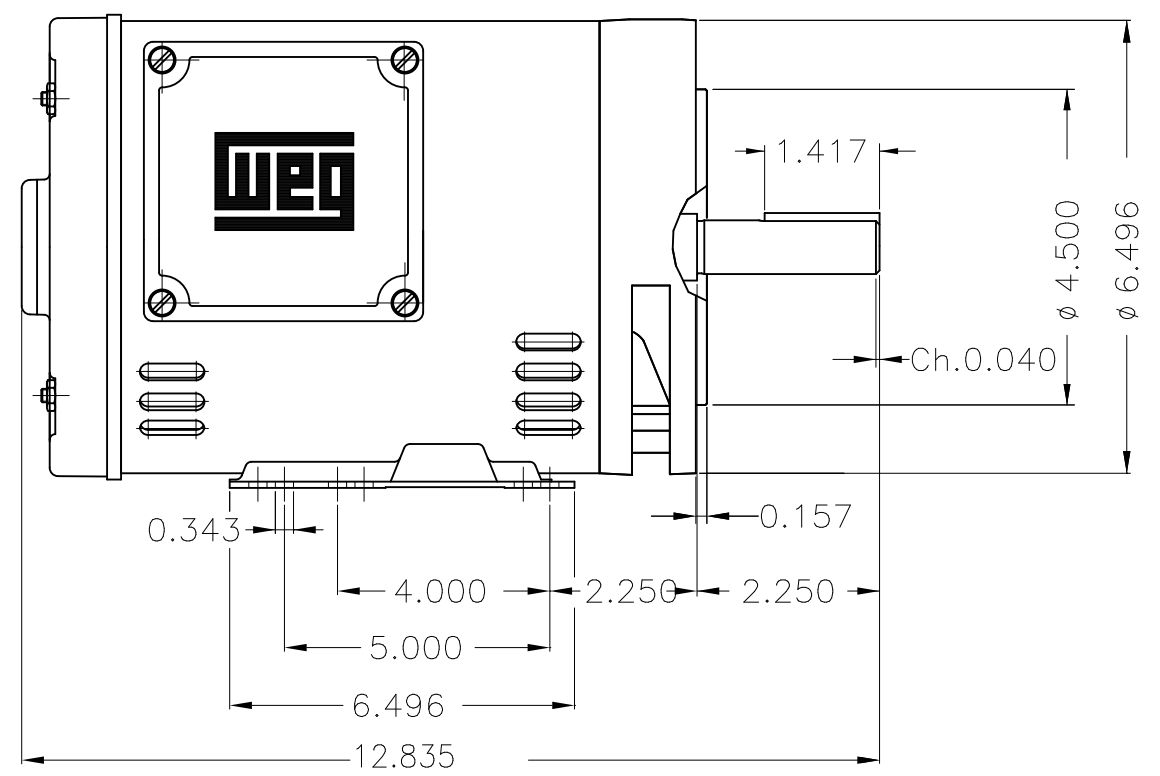

A

B

C

D

E

3 HP 02 Poles 60 Hz

Mounting B34R(D)									
					HYBRISUSER	00			
ECM	LOC	SUMMARY OF MODIFICATIONS			EXECUTED	CHECKED	RELEASED	DATE	VER
EXECUTED	HYBRISUSER	THREE PH. MOTOR GENERAL NEMA PREM. EFF.			PREVIEW				
CHECKED		FRAME F143/5TC IP21 ODP			WDD 00				
RELEASED					SHEET		1 / 1		
REL. DATE		WMO	Jaragua do Sul	Product Engineering					