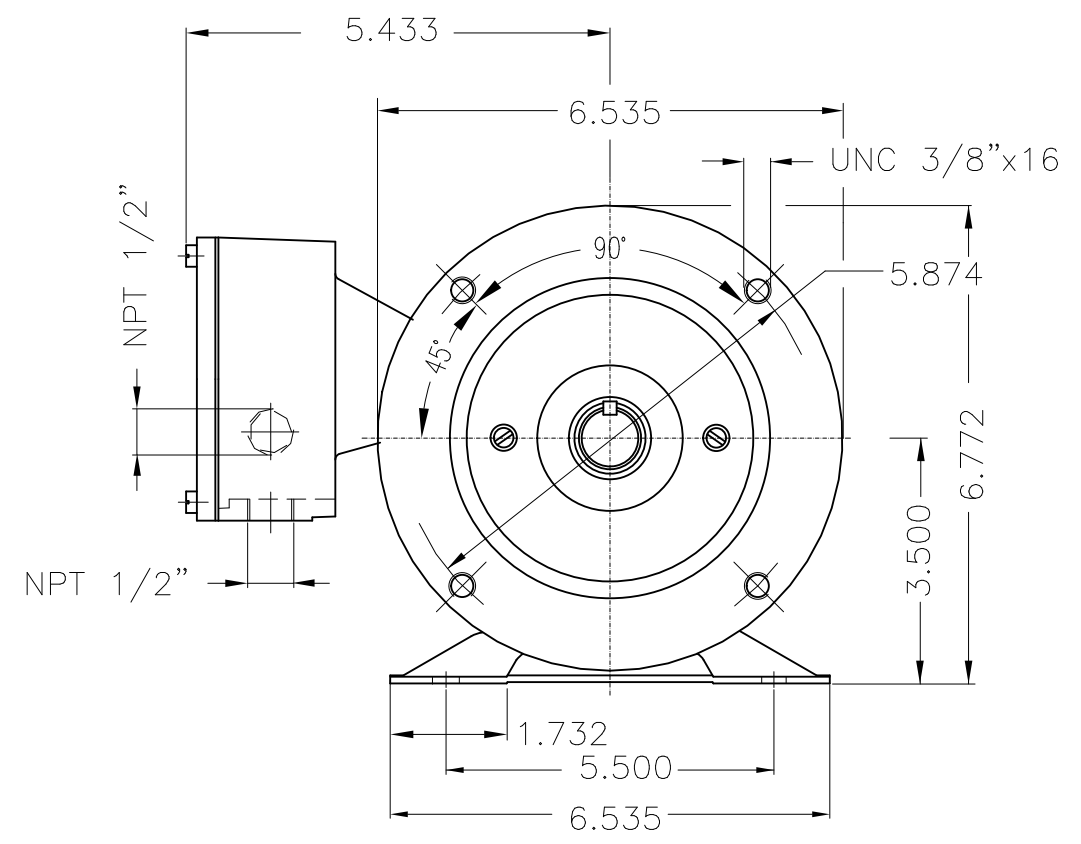

A

B

C

D

E

3 HP 02 Poles 60 Hz

Mounting B34R(D)									
					HYBRISUSER	00			
ECM	LOC	SUMMARY OF MODIFICATIONS			EXECUTED	CHECKED	RELEASED	DATE	VER
EXECUTED	HYBRISUSER	THREE PH. MOTOR GENERAL NEMA PREM. EFF.			PREVIEW				
CHECKED		FRAME F143/5TC IP21 ODP			WDD 00				
RELEASED					SHEET		1 / 1		
REL. DATE		WMO	Jaragua do Sul	Product Engineering					