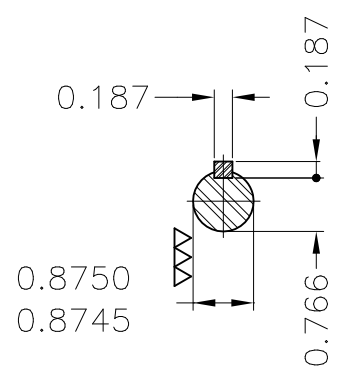

A

B

C

D

E

3 HP 02 Poles 60 Hz

Mounting B34R(D)									
					HYBRISUSER	00			
ECM	LOC	SUMMARY OF MODIFICATIONS			EXECUTED	CHECKED	RELEASED	DATE	VER
EXECUTED	HYBRISUSER	THREE PH. MOTOR GENERAL NEMA PREM. EFF.			PREVIEW				
CHECKED		FRAME F143/5TC IP21 ODP			WDD 00				
RELEASED					SHEET		1 / 1		
REL. DATE		WMO	Jaragua do Sul	Product Engineering					