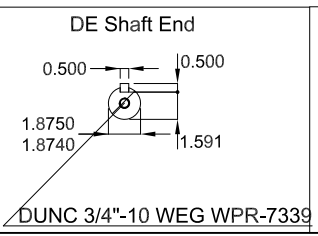

60 HP 02 Poles 60 Hz												A
HYBRISUSER												00
ECM	LOC	SUMMARY OF MODIFICATIONS						EXECUTED	CHECKED	RELEASED	DATE	VER
EXECUTED	HYBRISUSER	THREE PH. MOTOR W22 NEMA PREM. EFF.						EXECUTED	CHECKED	RELEASED	DATE	VER
CHECKED		FRAME 364/5TS IP55 TEFC						EXECUTED	CHECKED	RELEASED	DATE	VER
RELEASED								EXECUTED	CHECKED	RELEASED	DATE	VER
REL. DATE								EXECUTED	CHECKED	RELEASED	DATE	VER
							PREVIEW			WDD 00		
							SHEET /					