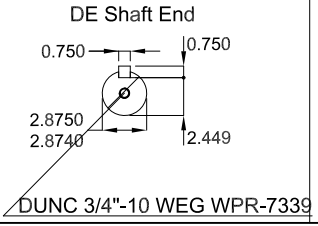

50 HP 08 Poles 60 Hz										A	
HYBRISUSER										00	
ECM	LOC	SUMMARY OF MODIFICATIONS					EXECUTED	CHECKED	RELEASED	DATE	VER
EXECUTED	HYBRISUSER	THREE PH. MOTOR W22 NEMA PREM. EFF.					PREVIEW		WDD 00		
CHECKED		FRAME 404/5T IP55 TEFC					SHEET /				
RELEASED											
REL. DATE											

Without vertical jackscrews
 Color RAL 5009
 Painting plan 203A
 Mounting B3R(D)