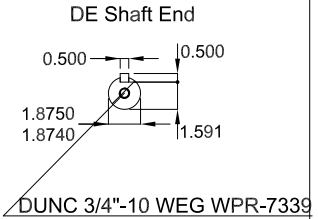

C

D

E

Color RAL 5009  
 Painting plan 203A  
 Mounting B3R(D)

60 HP 02 Poles 60 Hz A

ECM	LOC	SUMMARY OF MODIFICATIONS	EXECUTED	CHECKED	RELEASED	DATE	VER
EXECUTED	HYBRISUSER	THREE PH. MOTOR W22 NEMA PREM. EFF.	EXECUTED	CHECKED	RELEASED	DATE	VER
CHECKED		FRAME 364/5TS IP55 TEFC					
RELEASED							
REL. DATE							

**PREVIEW**  
 WDD | 00  
 SHEET /

Dimensions in inches

A3