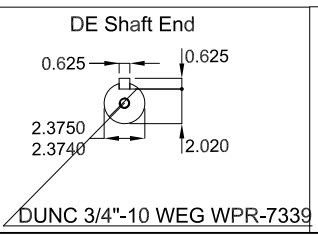

C

D

E

Color RAL 5009
Painting plan 203A
Mounting B3R(D)

75 HP 04 Poles 60 Hz										A	
ECM	LOC	SUMMARY OF MODIFICATIONS				HYBRISUSER	EXECUTED	CHECKED	RELEASED	DATE	VER
EXECUTED	HYBRISUSER	THREE PH. MOTOR W22 NEMA PREM. EFF.									00
CHECKED		FRAME 364/5T IP55 TEFC									
RELEASED											
REL. DATE											
						PREVIEW					
						WDD	00	SHEET /			