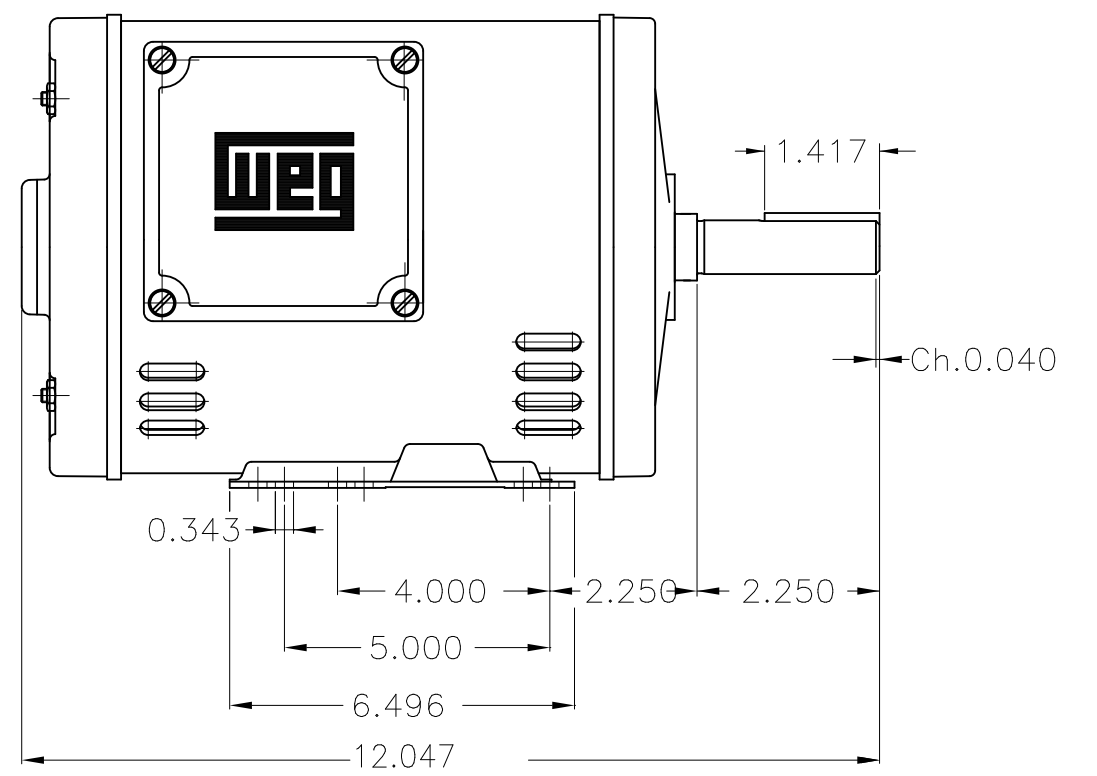

1 2 3 4 5 6

A

B

C

D

E

1.5 HP 04 Poles 60 Hz

Mounting B3R(D)									
HYBRISUSER 00									
ECM	LOC	SUMMARY OF MODIFICATIONS			EXECUTED	CHECKED	RELEASED	DATE	VER
EXECUTED	HYBRISUSER	THREE PH. MOTOR GENERAL NEMA PREM. EFF.			PREVIEW				
CHECKED		FRAME E143/5T IP21 ODP			WDD 00				
RELEASED									
REL. DATE		WMO	Jaragua do Sul	Product Engineering	SHEET	1 / 1			