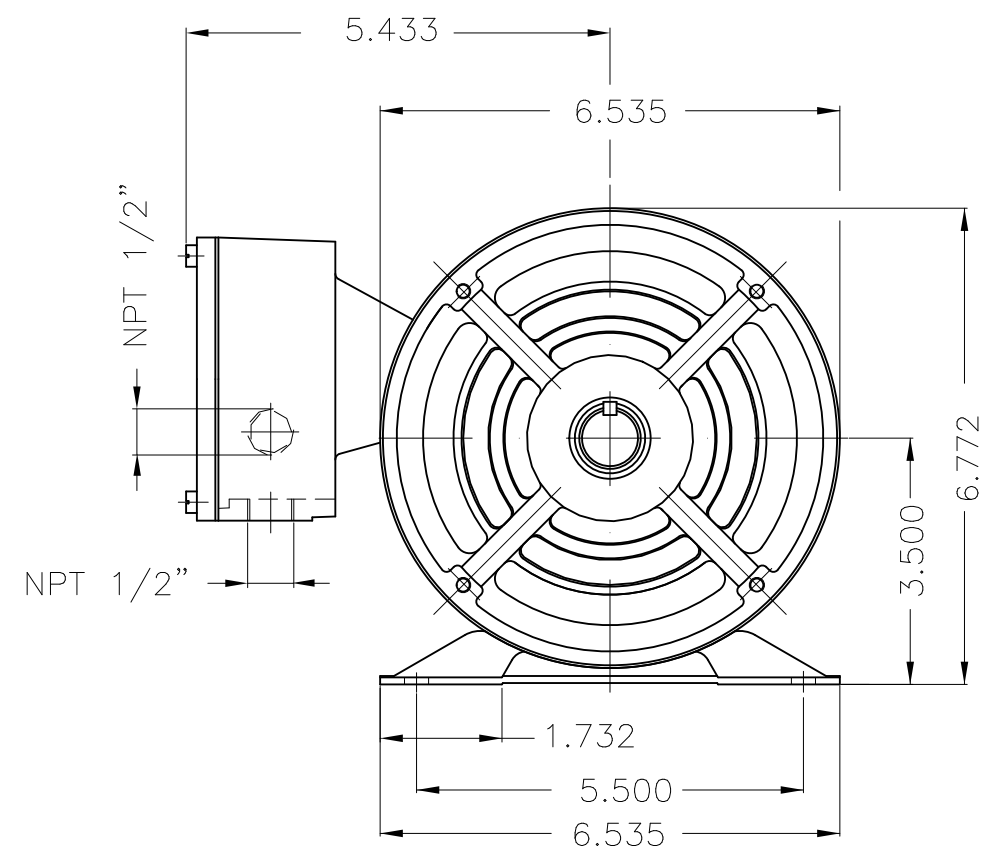

1 2 3 4 5 6

A

B

C

D

E

1.5 HP 04 Poles 60 Hz

Mounting B3R(D)									
HYBRISUSER 00									
ECM	LOC	SUMMARY OF MODIFICATIONS			EXECUTED	CHECKED	RELEASED	DATE	VER
EXECUTED	HYBRISUSER	THREE PH. MOTOR GENERAL NEMA PREM. EFF.			PREVIEW				
CHECKED		FRAME E143/5T IP21 ODP			WDD 00				
RELEASED									
REL. DATE		WMO	Jaragua do Sul	Product Engineering	SHEET	1 / 1			