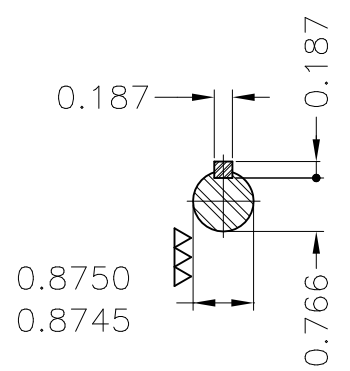

1 2 3 4 5 6

A

B

C

D

E

1.5 HP 04 Poles 60 Hz

Mounting B3R(D)									
HYBRISUSER 00									
ECM	LOC	SUMMARY OF MODIFICATIONS			EXECUTED	CHECKED	RELEASED	DATE	VER
EXECUTED	HYBRISUSER	THREE PH. MOTOR GENERAL NEMA PREM. EFF.			PREVIEW				
CHECKED		FRAME E143/5T IP21 ODP			WDD 00				
RELEASED									
REL. DATE		WMO	Jaragua do Sul	Product Engineering	SHEET	1 / 1			