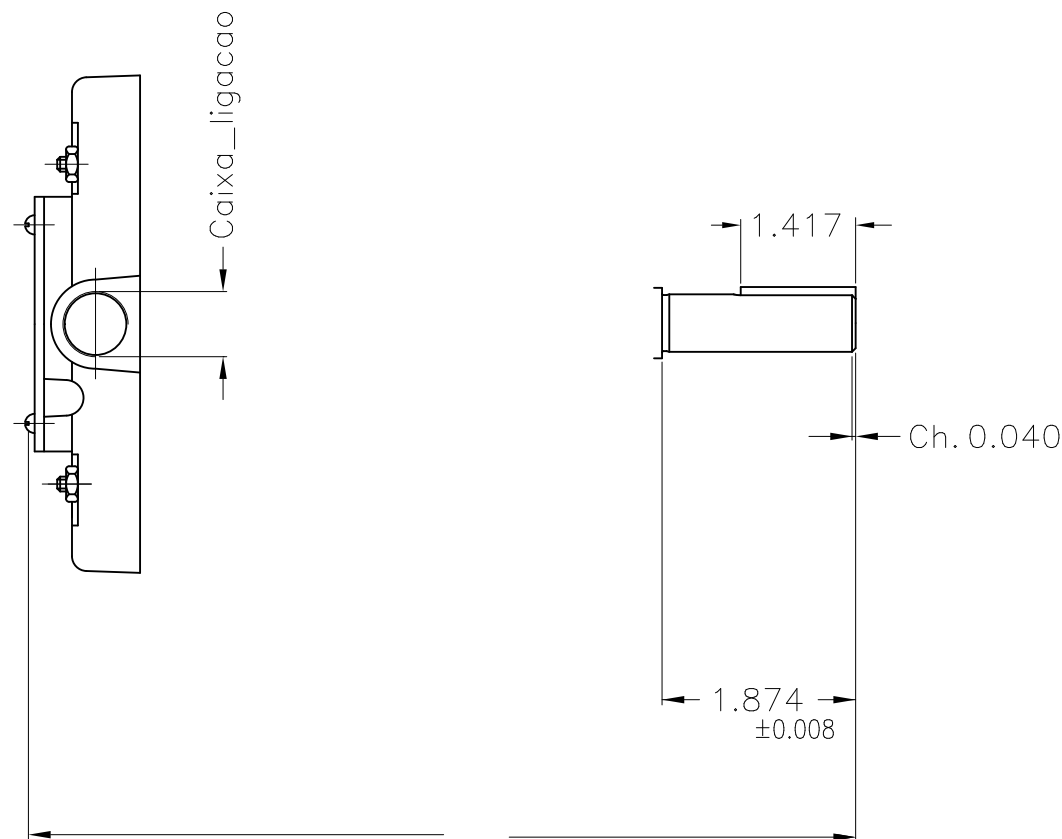

1

2

3

4

5

6

A

B

C

D

E

Rotation CW and CCW									
Mounting B14R(D)									
ECM	LOC	SUMMARY OF MODIFICATIONS			EXECUTED	CHECKED	RELEASED	DATE	VER
EXECUTED	DATAVIEWER	USER	SINGLE PH. MOTOR CENTRIFUGAL PUMP			PREVIEW		WEG	
CHECKED			FRAME E56C IP21 ODP			WDD			
RELEASED									
REL DT.	WMO	Jaragua do Sul	Product Engineering	SHEET		1 / 1			

3 HP 02 Poles 60 Hz

A