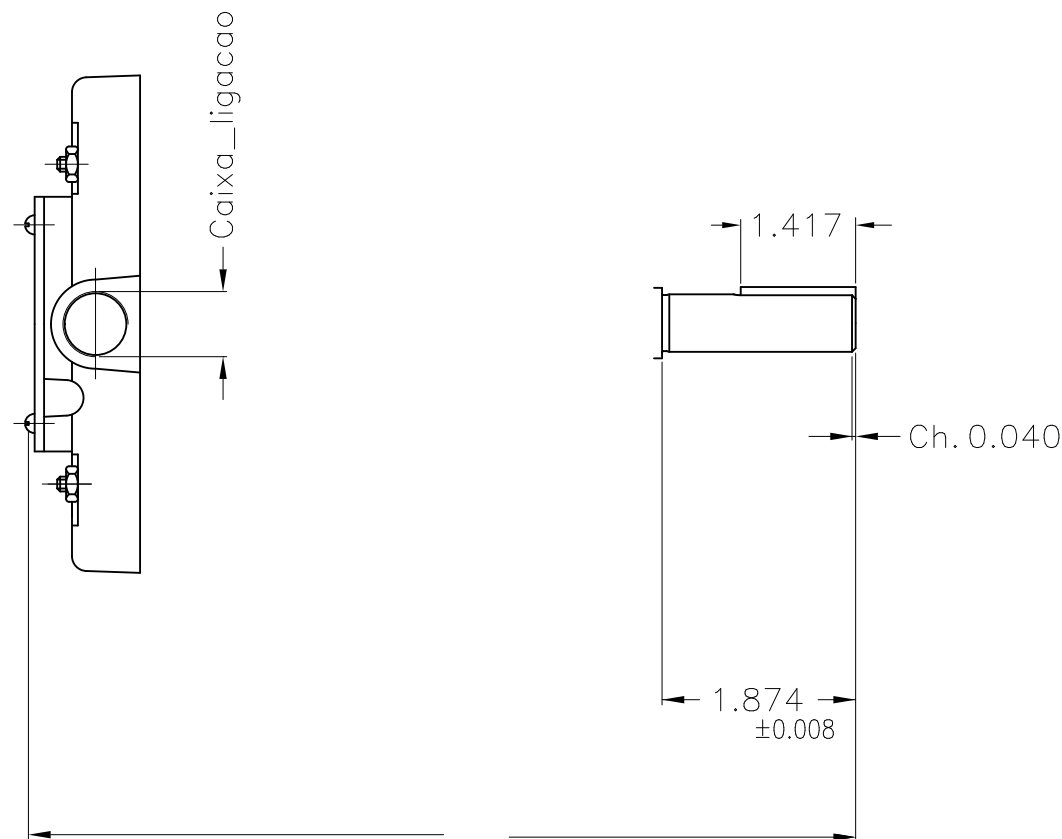

1

2

3

4

5

6

A

B

C

D

E

Rotation CW and CCW									
Mounting B14R(D)									
ECM	LOC	SUMMARY OF MODIFICATIONS			EXECUTED	CHECKED	RELEASED	DATE	VER
EXECUTED	DATAVIEWER	USER	SINGLE PH. MOTOR CENTRIFUGAL PUMP			PREVIEW		WEG	
CHECKED			FRAME E56C IP21 ODP			WDD		SHEET 1 / 1	
RELEASED									
REL DT.		WMO	Jaragua do Sul	Product Engineering					