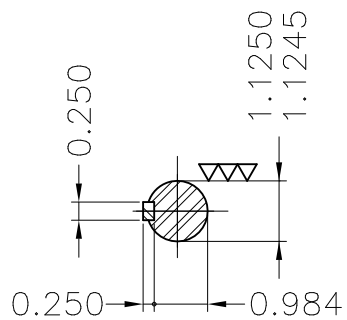

A

B

C

D

E

Mounting NEMA F-1					
Mounting B3R(D)					
			HYBRISUSER		00
ECM	LOC	SUMMARY OF MODIFICATIONS	EXECUTED	CHECKED	RELEASED DATE VER
EXECUTED	HYBRISUSER	 SINGLE PH. MOTOR FARM DUTY FRAME W182/4T IP55 TEFC	PREVIEW WDD 00 SHEET 1 / 1		
CHECKED					
RELEASED					
REL. DATE	WMO	Jaragua do Sul	Product Engineering		

3 HP 04 Poles 60 Hz

A