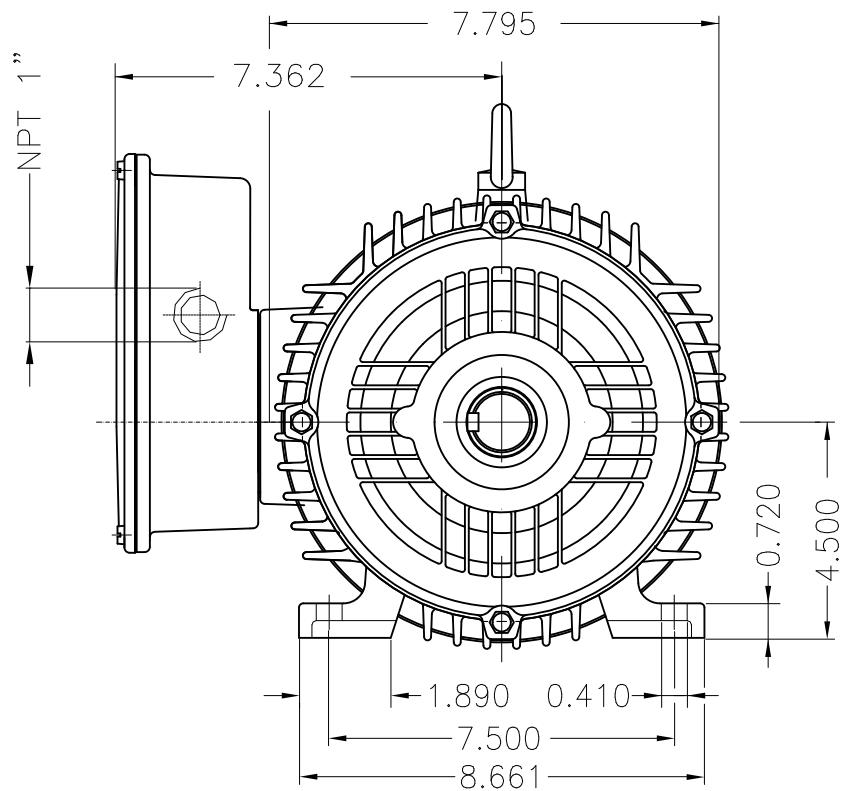

A

B

C

D

E

Mounting NEMA F-1					
Mounting B3R(D)					
			HYBRISUSER		00
ECM	LOC	SUMMARY OF MODIFICATIONS	EXECUTED	CHECKED	RELEASED DATE VER
EXECUTED	HYBRISUSER	 SINGLE PH. MOTOR FARM DUTY FRAME W182/4T IP55 TEFC	PREVIEW WDD 00 SHEET 1 / 1		
CHECKED					
RELEASED					
REL. DATE	WMO	Jaragua do Sul	Product Engineering		

3 HP 04 Poles 60 Hz

A