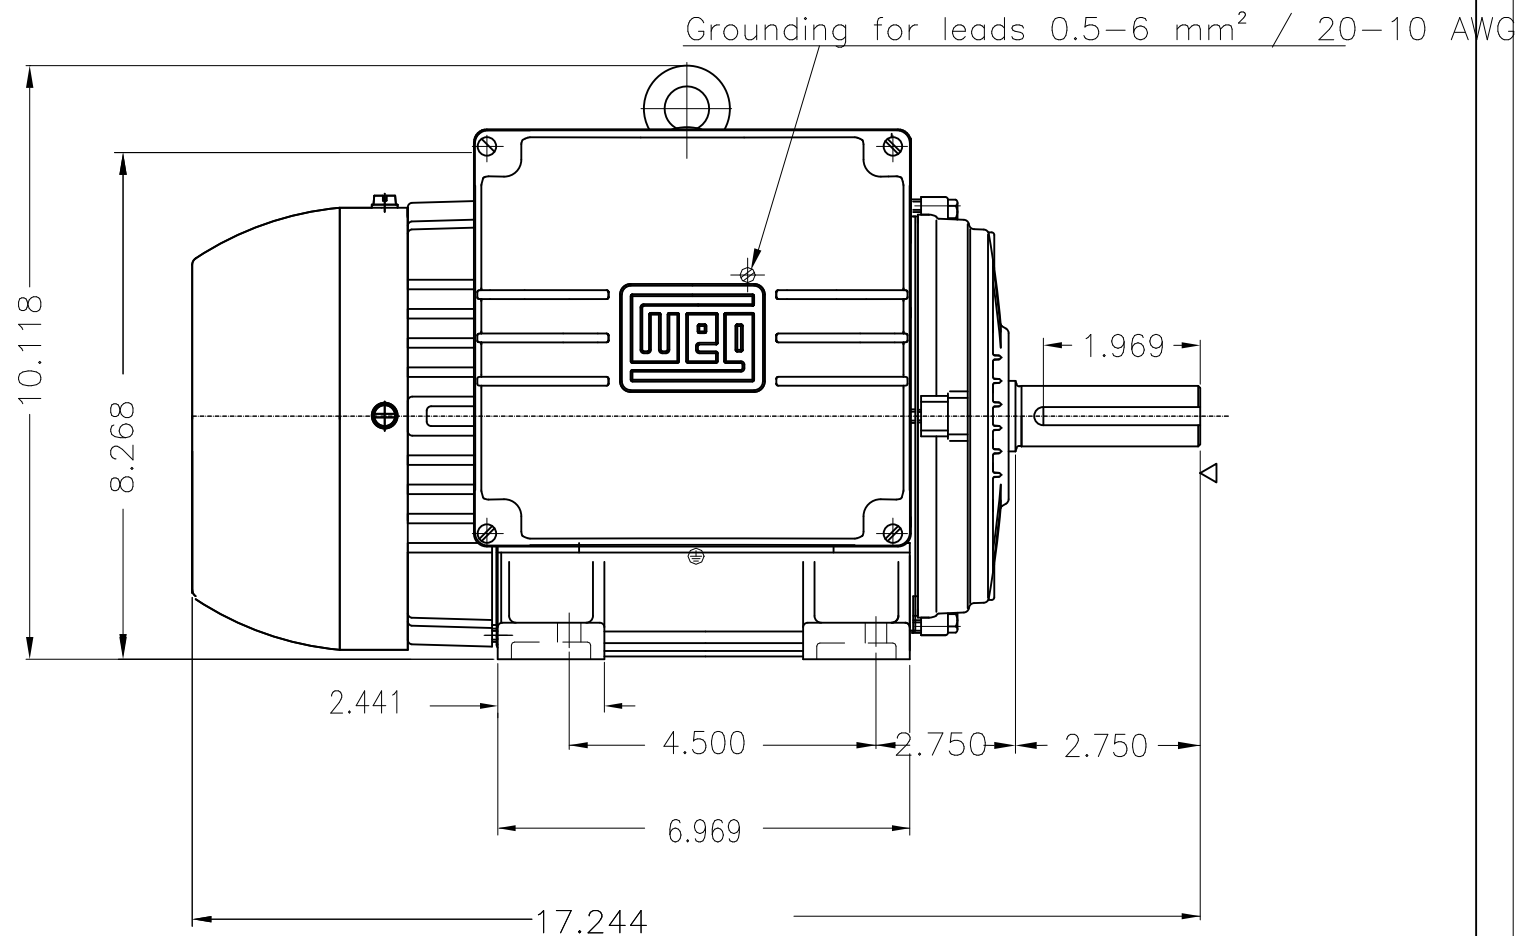

A

B

C

D

E

Mounting NEMA F-1					
Mounting B3R(D)					
			HYBRISUSER		00
ECM	LOC	SUMMARY OF MODIFICATIONS	EXECUTED	CHECKED	RELEASED DATE VER
EXECUTED	HYBRISUSER	 SINGLE PH. MOTOR FARM DUTY FRAME W182/4T IP55 TEFC	PREVIEW WDD 00 SHEET 1 / 1		
CHECKED					
RELEASED					
REL. DATE	WMO	Jaragua do Sul	Product Engineering		

3 HP 04 Poles 60 Hz

A