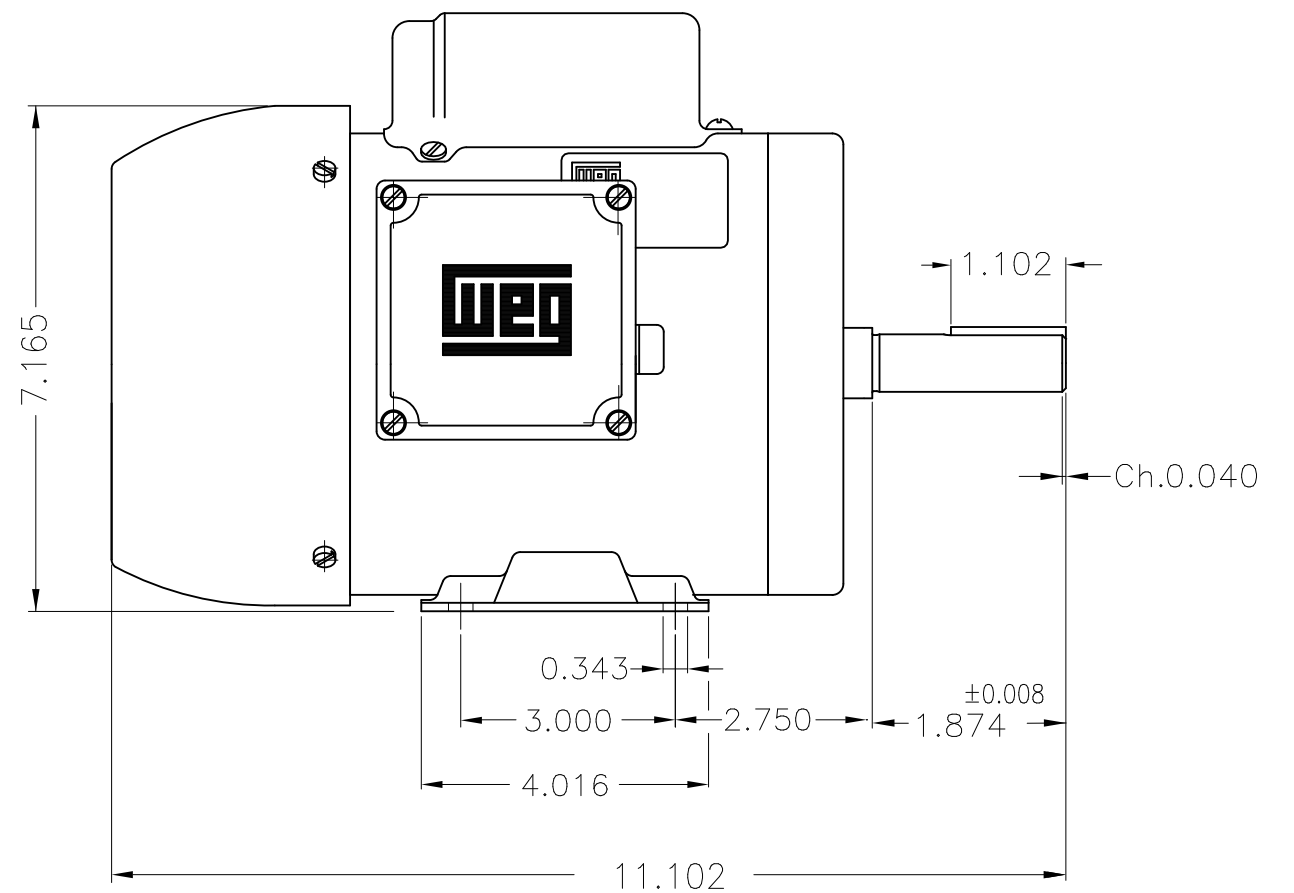

A

B

C

D

E

Rotation CW and CCW									
Mounting B3R(D)									
					HYBRISUSER	00			
ECM	LOC	SUMMARY OF MODIFICATIONS			EXECUTED	CHECKED	RELEASED	DATE	VER
EXECUTED	HYBRISUSER	 SINGLE PH. MOTOR FARM DUTY FRAME B56 IP55 TEFC			PREVIEW WDD 00				
CHECKED					SHEET				1 / 1
RELEASED									
REL. DATE		WMO	Jaragua do Sul	Product Engineering					

1/2 HP 04 Poles 60 Hz

A