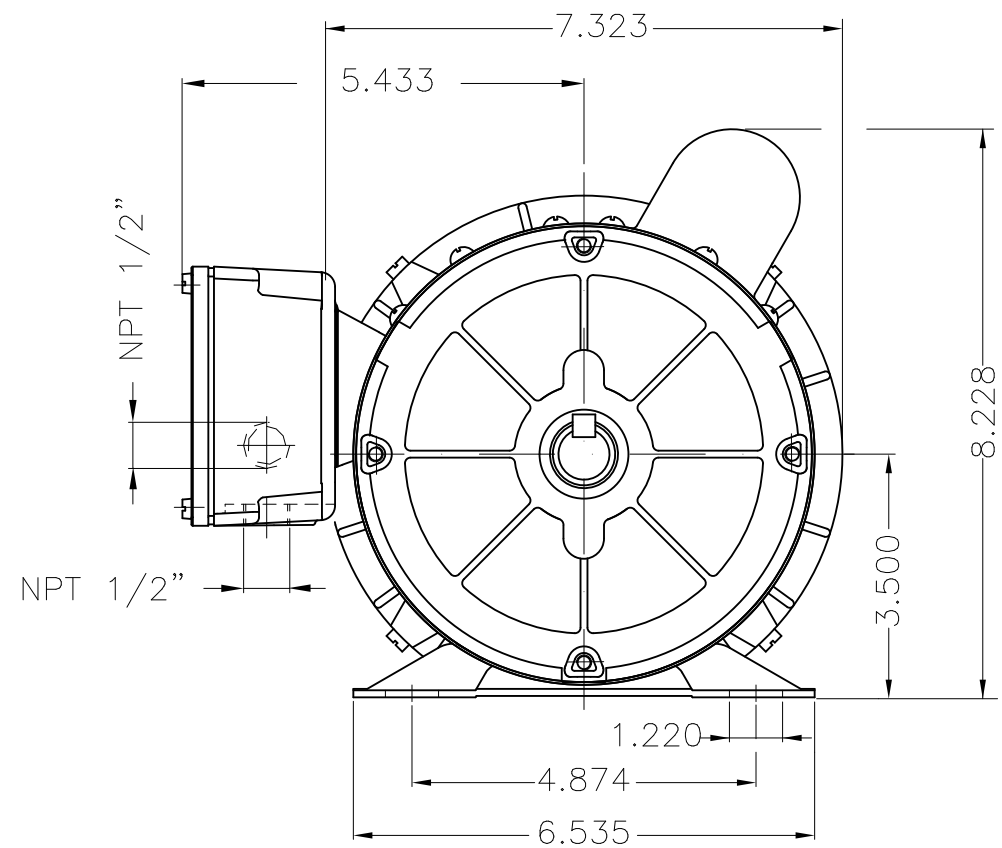

A

B

C

D

E

Rotation CW and CCW									
Mounting B3R(D)									
					HYBRISUSER	00			
ECM	LOC	SUMMARY OF MODIFICATIONS			EXECUTED	CHECKED	RELEASED	DATE	VER
EXECUTED	HYBRISUSER	 SINGLE PH. MOTOR FARM DUTY FRAME B56 IP55 TEFC			PREVIEW WDD 00				
CHECKED					SHEET				1 / 1
RELEASED									
REL. DATE		WMO	Jaragua do Sul	Product Engineering					

1/2 HP 04 Poles 60 Hz

A