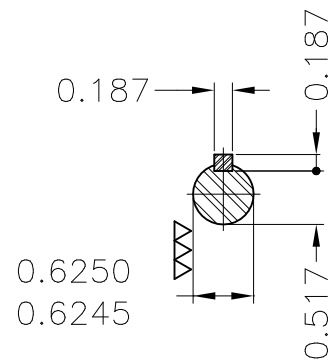

A

B

C

D

E

Rotation CW and CCW									
Mounting B3R(D)									
					HYBRISUSER	00			
ECM	LOC	SUMMARY OF MODIFICATIONS			EXECUTED	CHECKED	RELEASED	DATE	VER
EXECUTED	HYBRISUSER	 SINGLE PH. MOTOR FARM DUTY FRAME B56 IP55 TEFC			PREVIEW WDD 00				
CHECKED					SHEET				1 / 1
RELEASED									
REL. DATE		WMO	Jaragua do Sul	Product Engineering					

1/2 HP 04 Poles 60 Hz

A