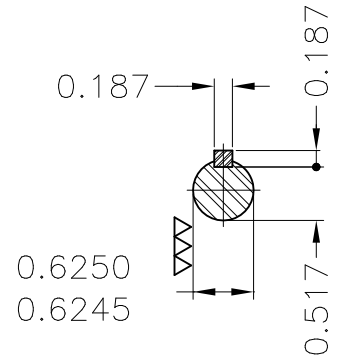

A
B
C
D
E

Mounting B3R(D)									
ECM	LOC	SUMMARY OF MODIFICATIONS			EXECUTED	CHECKED	RELEASED	DATE	VER
EXECUTED	HYBRISUSER	SINGLE PH. MOTOR FARM DUTY							00
CHECKED		FRAME B56 IP55 TEFC							
RELEASED									
REL. DATE		WMO	Jaragua do Sul	Product Engineering	PREVIEW	WDD	00	SHEET	1 / 1

3/4 HP 04 Poles 60 Hz