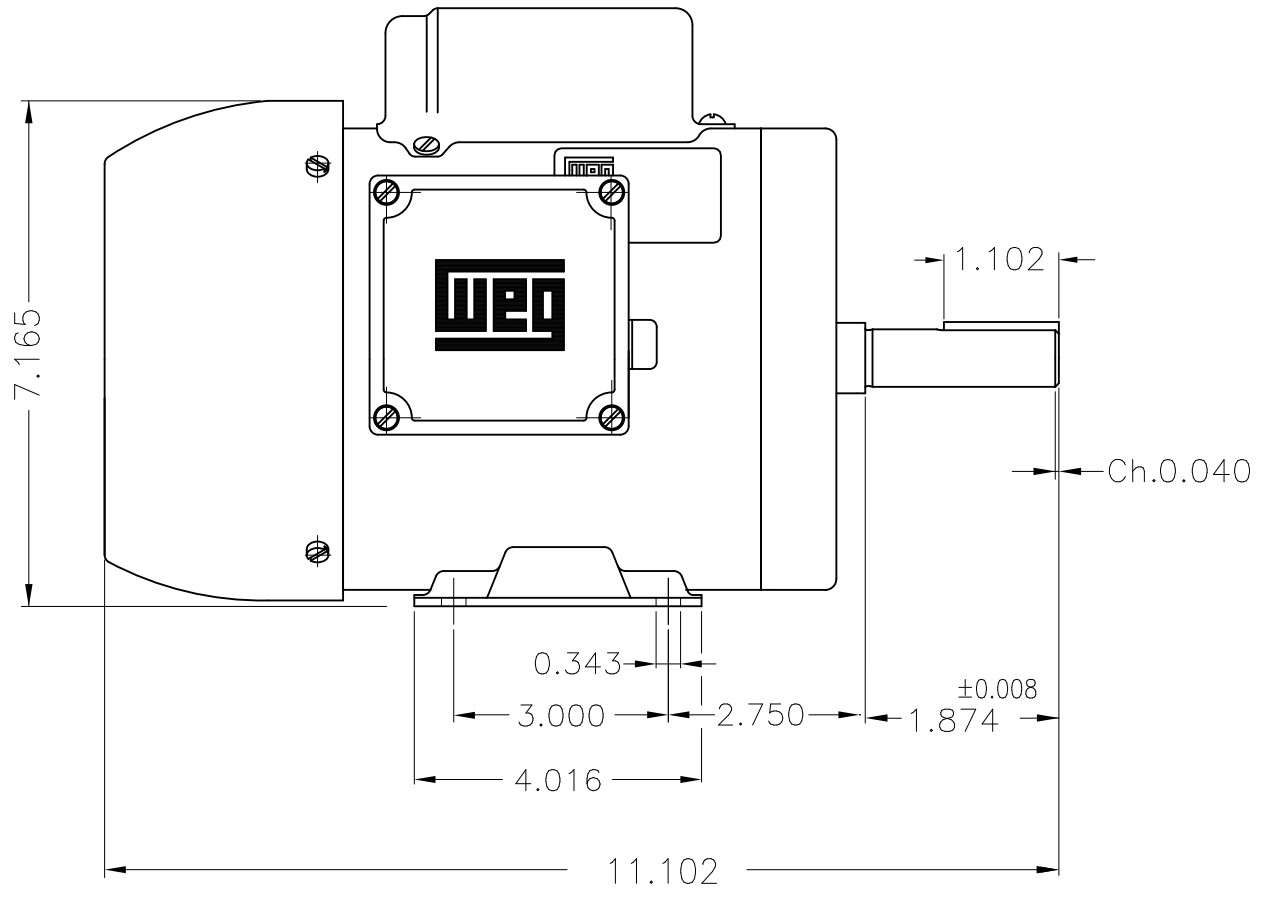

A
B
C
D
E

Mounting B3R(D)									
ECM	LOC	SUMMARY OF MODIFICATIONS			EXECUTED	CHECKED	RELEASED	DATE	VER
EXECUTED	HYBRISUSER	SINGLE PH. MOTOR FARM DUTY							00
CHECKED		FRAME B56 IP55 TEFC							
RELEASED									
REL. DATE		WMO	Jaragua do Sul	Product Engineering	PREVIEW	WDD	00	SHEET	1 / 1

3/4 HP 04 Poles 60 Hz