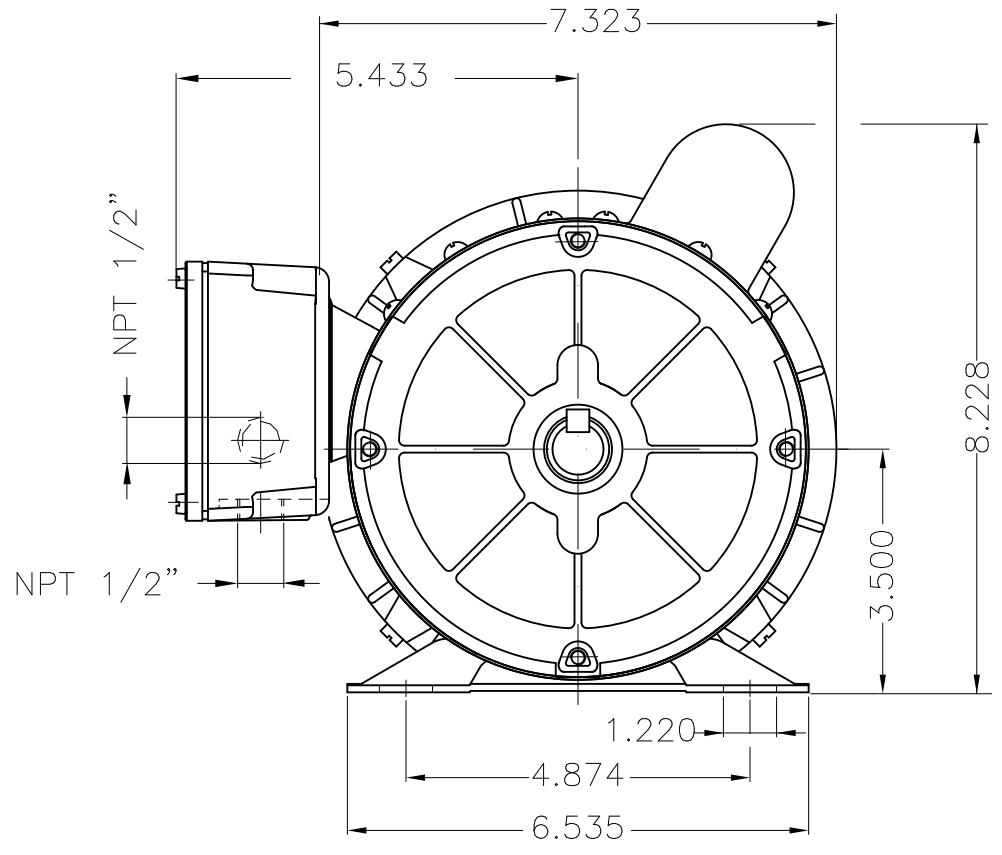

A
B
C
D
E

Mounting B3R(D)									
ECM	LOC	SUMMARY OF MODIFICATIONS			EXECUTED	CHECKED	RELEASED	DATE	VER
EXECUTED	HYBRISUSER	SINGLE PH. MOTOR FARM DUTY							00
CHECKED		FRAME B56 IP55 TEFC							
RELEASED									
REL. DATE		WMO	Jaragua do Sul	Product Engineering	PREVIEW	WDD	00	SHEET	1 / 1

3/4 HP 04 Poles 60 Hz