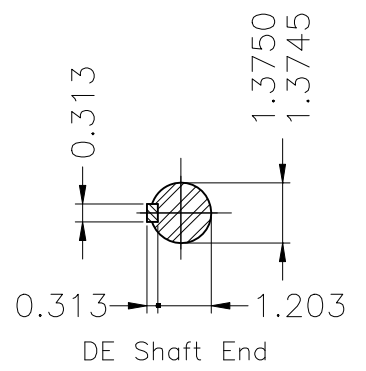

# LOAD PERFORMANCE CURVE

Single Phase Induction Motor - Squirrel Cage

Customer : \_\_\_\_\_

Product line : Rolled Steel 00022 Single-Phase      Product code : 15793862

Rev.	Changes Summary	Performed	Checked	Date
Performed by			Page 2 / 2	Revision
Checked by				
Date	11/05/2026			

1 2 3 4 5 6

A

B

C

D

E

Mounting F-1/B3R(D)									
ECM	LOC	SUMMARY OF MODIFICATIONS			EXECUTED	CHECKED	RELEASED	DATE	VER
EXECUTED	HYBRISUSER	SINGLE PH. MOTOR ROLLED STEEL FARM DUTY							00
CHECKED		FRAME 213/5T IP55 TEFC							
RELEASED									
REL. DATE		WMO	Jaragua do Sul	Product Engineering					

7.5 HP 04 Poles 60 Hz

A

PREVIEW  
WDD 00