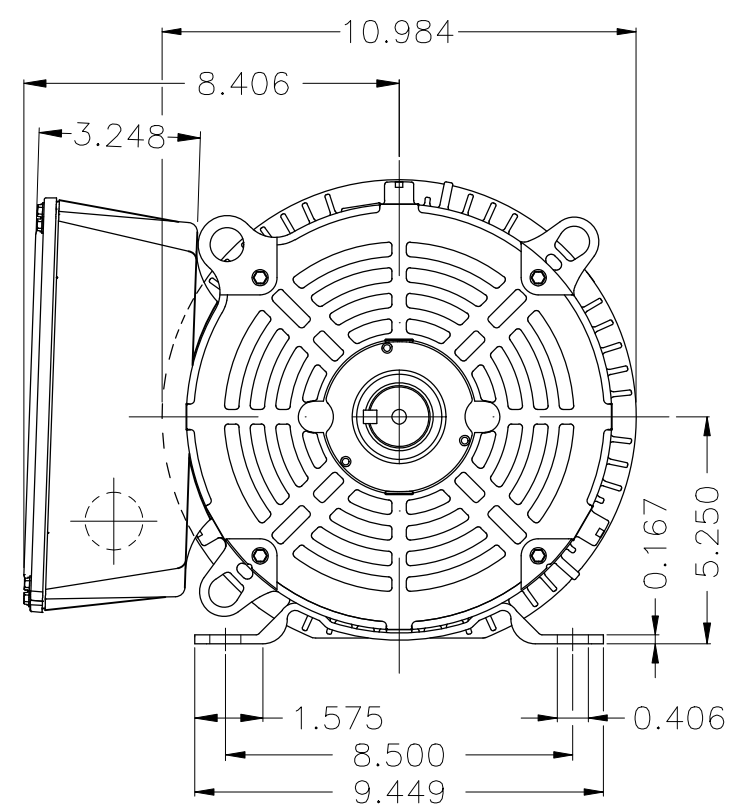

# LOAD PERFORMANCE CURVE

Single Phase Induction Motor - Squirrel Cage

Customer : \_\_\_\_\_

Product line : Rolled Steel 00022 Single-Phase      Product code : 15793862

Rev.	Changes Summary	Performed	Checked	Date
Performed by			Page 2 / 2	Revision
Checked by				
Date	11/05/2026			

1 2 3 4 5 6

A

B

C

D

E

Mounting F-1/B3R(D)									
ECM	LOC	SUMMARY OF MODIFICATIONS			EXECUTED	CHECKED	RELEASED	DATE	VER
EXECUTED	HYBRISUSER	SINGLE PH. MOTOR ROLLED STEEL FARM DUTY							00
CHECKED		FRAME 213/5T IP55 TEFC							
RELEASED									
REL. DATE		WMO	Jaragua do Sul	Product Engineering					