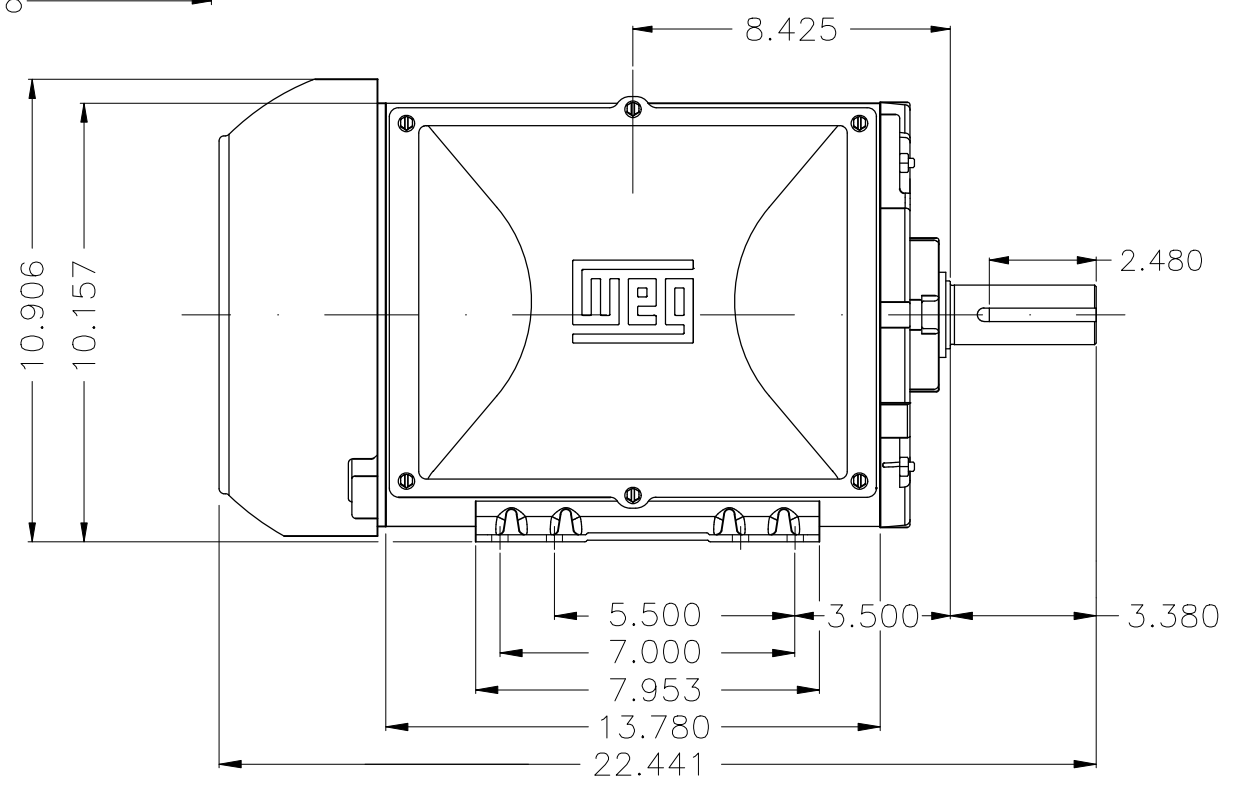

# LOAD PERFORMANCE CURVE

Single Phase Induction Motor - Squirrel Cage

Customer : \_\_\_\_\_

Product line : Rolled Steel 00022 Single-Phase      Product code : 15793862

Rev.	Changes Summary	Performed	Checked	Date
Performed by			Page 2 / 2	Revision
Checked by				
Date	11/05/2026			

1 2 3 4 5 6

A

B

C

D

E

Mounting F-1/B3R(D)									
ECM	LOC	SUMMARY OF MODIFICATIONS			EXECUTED	CHECKED	RELEASED	DATE	VER
EXECUTED	HYBRISUSER	SINGLE PH. MOTOR ROLLED STEEL FARM DUTY							00
CHECKED		FRAME 213/5T IP55 TEFC							
RELEASED									
REL. DATE		WMO	Jaragua do Sul	Product Engineering					