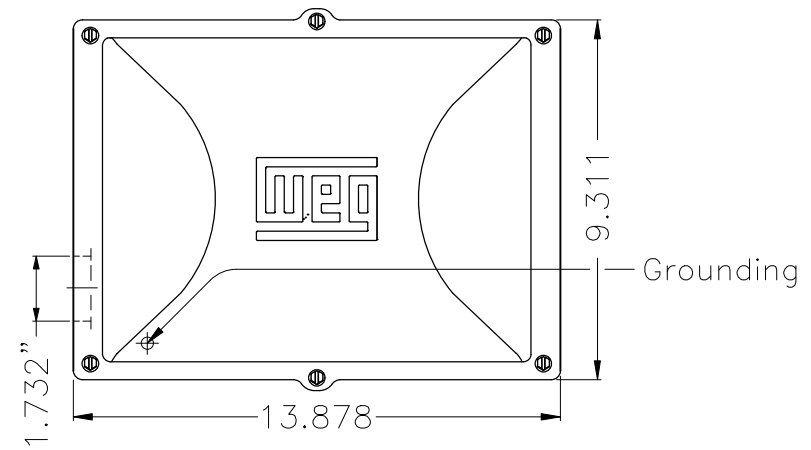

# LOAD PERFORMANCE CURVE

Single Phase Induction Motor - Squirrel Cage

Customer : \_\_\_\_\_

Product line : Rolled Steel 00022 Single-Phase      Product code : 15793862

Rev.	Changes Summary	Performed	Checked	Date
Performed by			Page 2 / 2	Revision
Checked by				
Date	11/05/2026			

1 2 3 4 5 6

A

B

C

D

E

Mounting F-1/B3R(D)									
ECM	LOC	SUMMARY OF MODIFICATIONS			EXECUTED	CHECKED	RELEASED	DATE	VER
EXECUTED	HYBRISUSER	SINGLE PH. MOTOR ROLLED STEEL FARM DUTY							00
CHECKED		FRAME 213/5T IP55 TEFC							
RELEASED									
REL. DATE		WMO	Jaragua do Sul	Product Engineering					