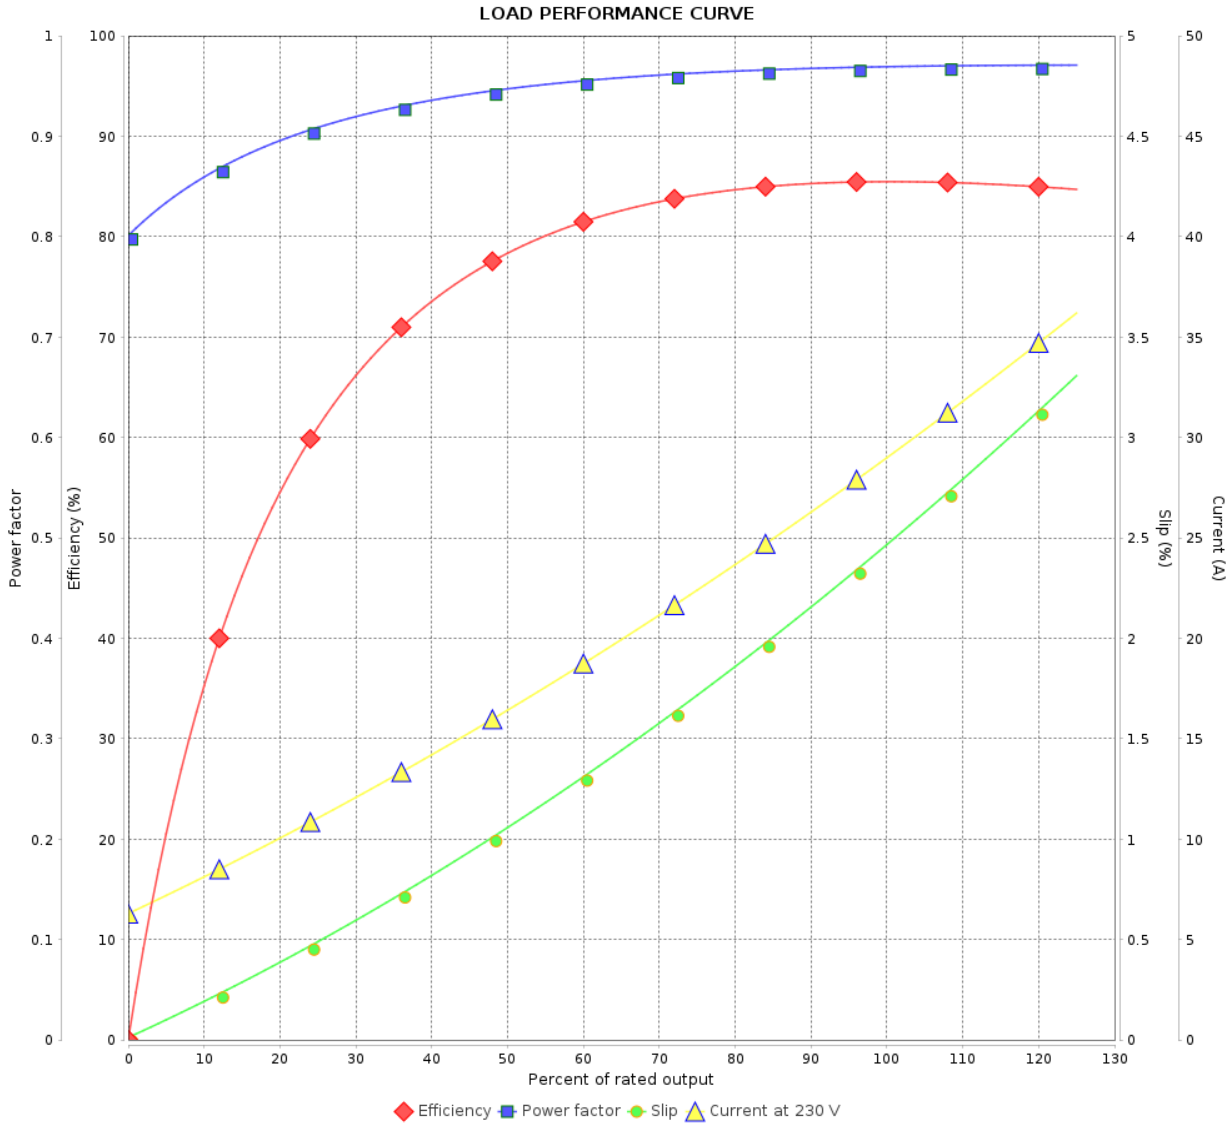

# LOAD PERFORMANCE CURVE

Single Phase Induction Motor - Squirrel Cage

Customer : \_\_\_\_\_

Product line : Rolled Steel 00022 Single-Phase      Product code : 15793862

Rev.	Changes Summary	Performed	Checked	Date
Performed by			Page 2 / 2	Revision
Checked by				
Date	11/05/2026			

1 2 3 4 5 6

A

B

C

D

E

Mounting F-1/B3R(D)									
ECM	LOC	SUMMARY OF MODIFICATIONS			EXECUTED	CHECKED	RELEASED	DATE	VER
EXECUTED	HYBRISUSER	SINGLE PH. MOTOR ROLLED STEEL FARM DUTY							00
CHECKED		FRAME 213/5T IP55 TEFC							
RELEASED									
REL. DATE		WMO	Jaragua do Sul	Product Engineering					

7.5 HP 04 Poles 60 Hz

A

PREVIEW  
WDD 00