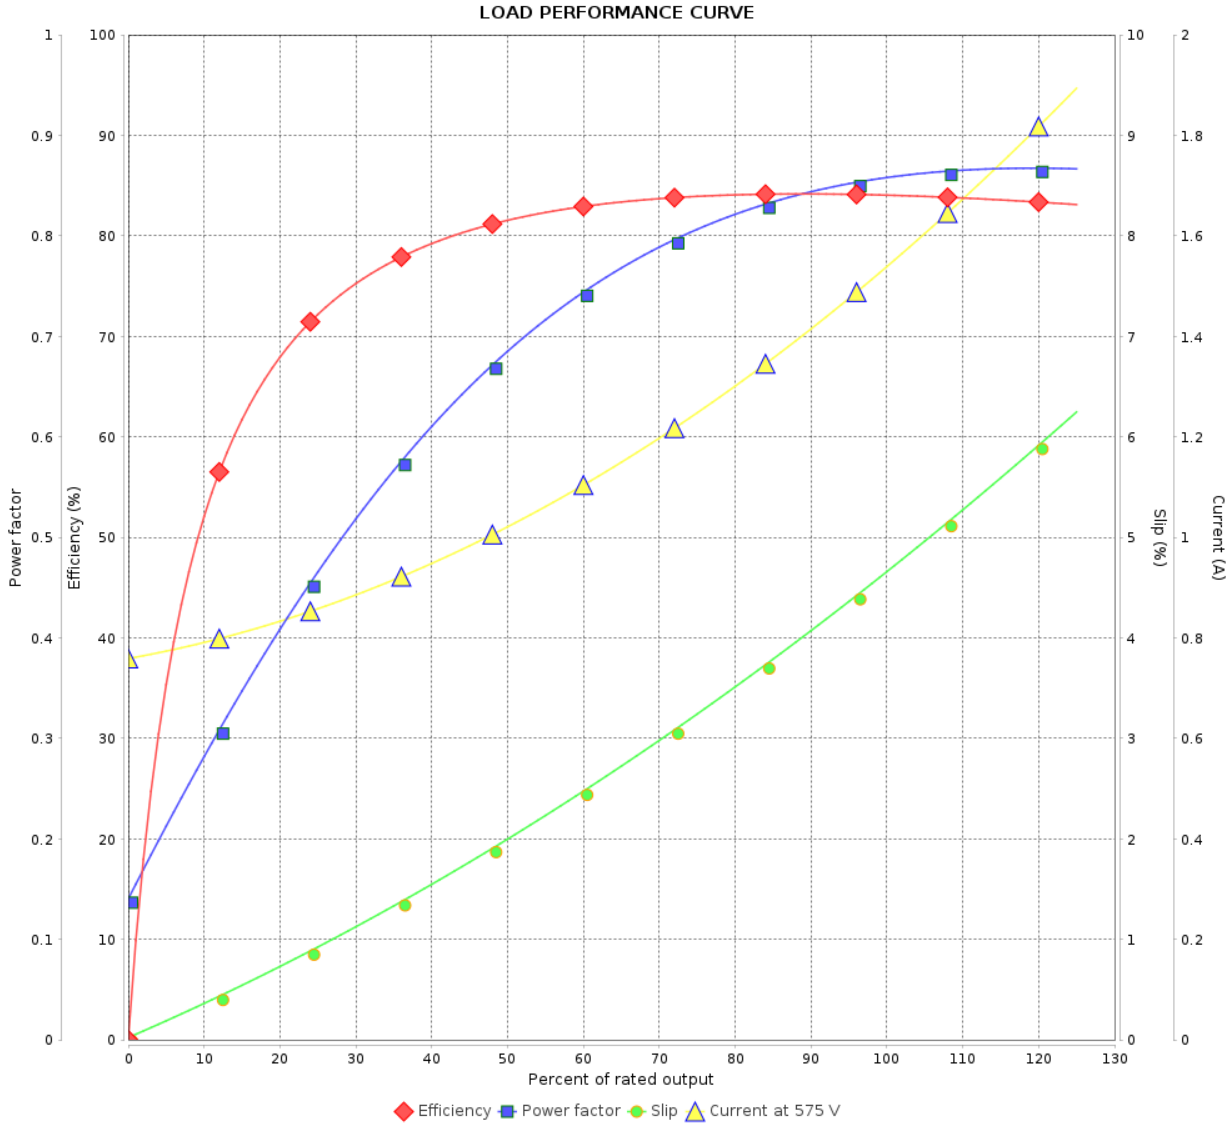

# LOAD PERFORMANCE CURVE

Three Phase Induction Motor - Squirrel Cage

Customer :

Product line : General High Efficiency Three-Phase

Product code : 11994425

Rev.	Changes Summary	Performed	Checked	Date
Performed by			Page 2 / 2	Revision
Checked by				
Date				