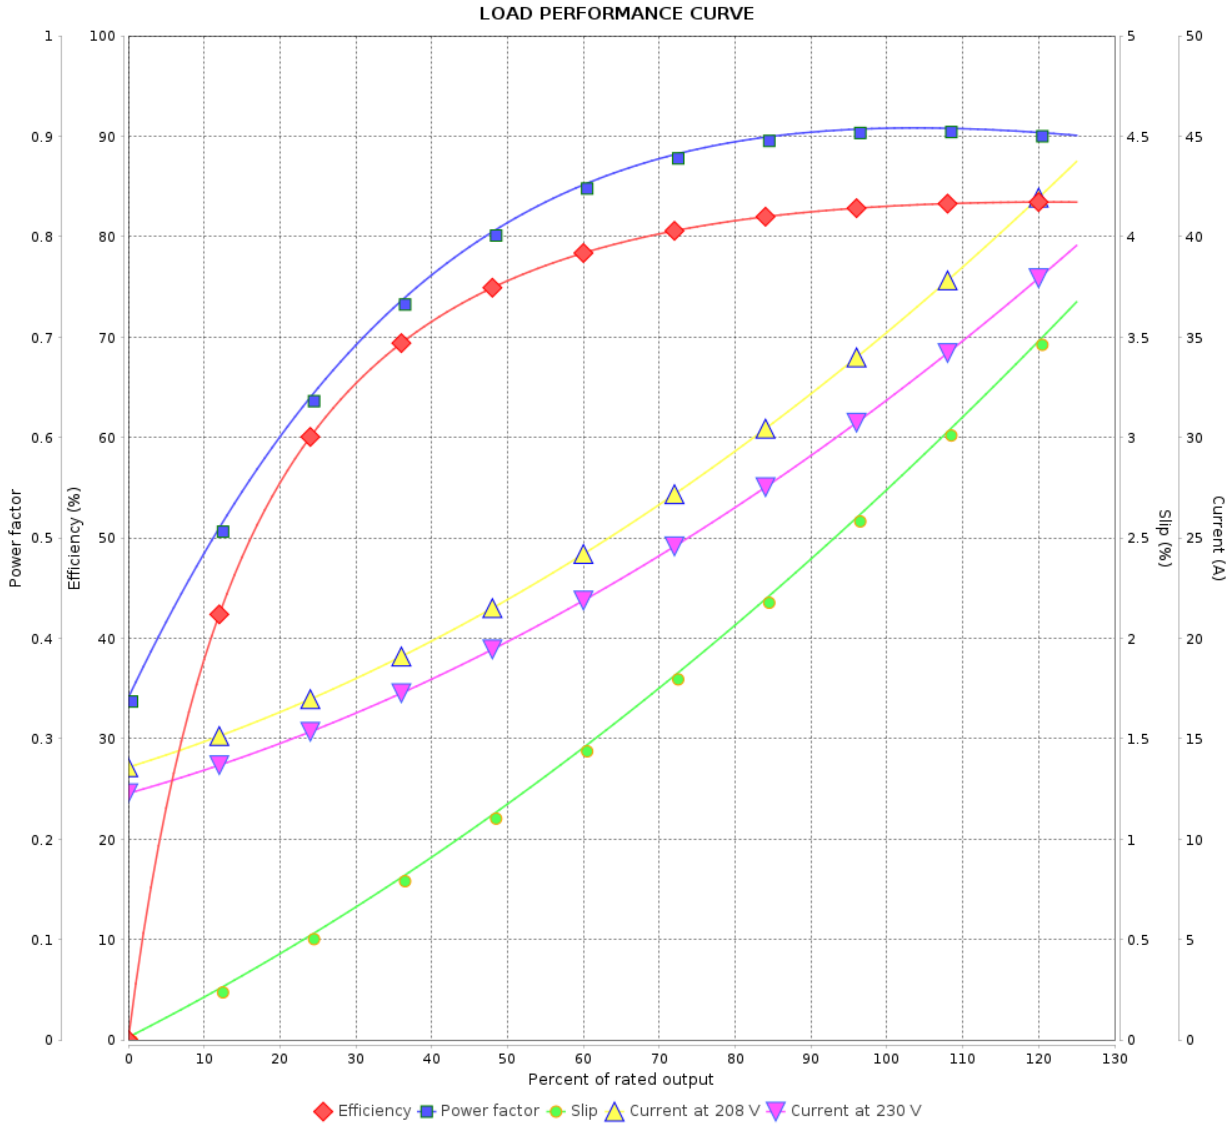

LOAD PERFORMANCE CURVE

Single Phase Induction Motor - Squirrel Cage

Customer :

Product line : W22 Single-Phase

Product code : 18970856

Rev.	Changes Summary	Performed	Checked	Date
Performed by			Page 2 / 2	Revision
Checked by				
Date 29/05/2026				