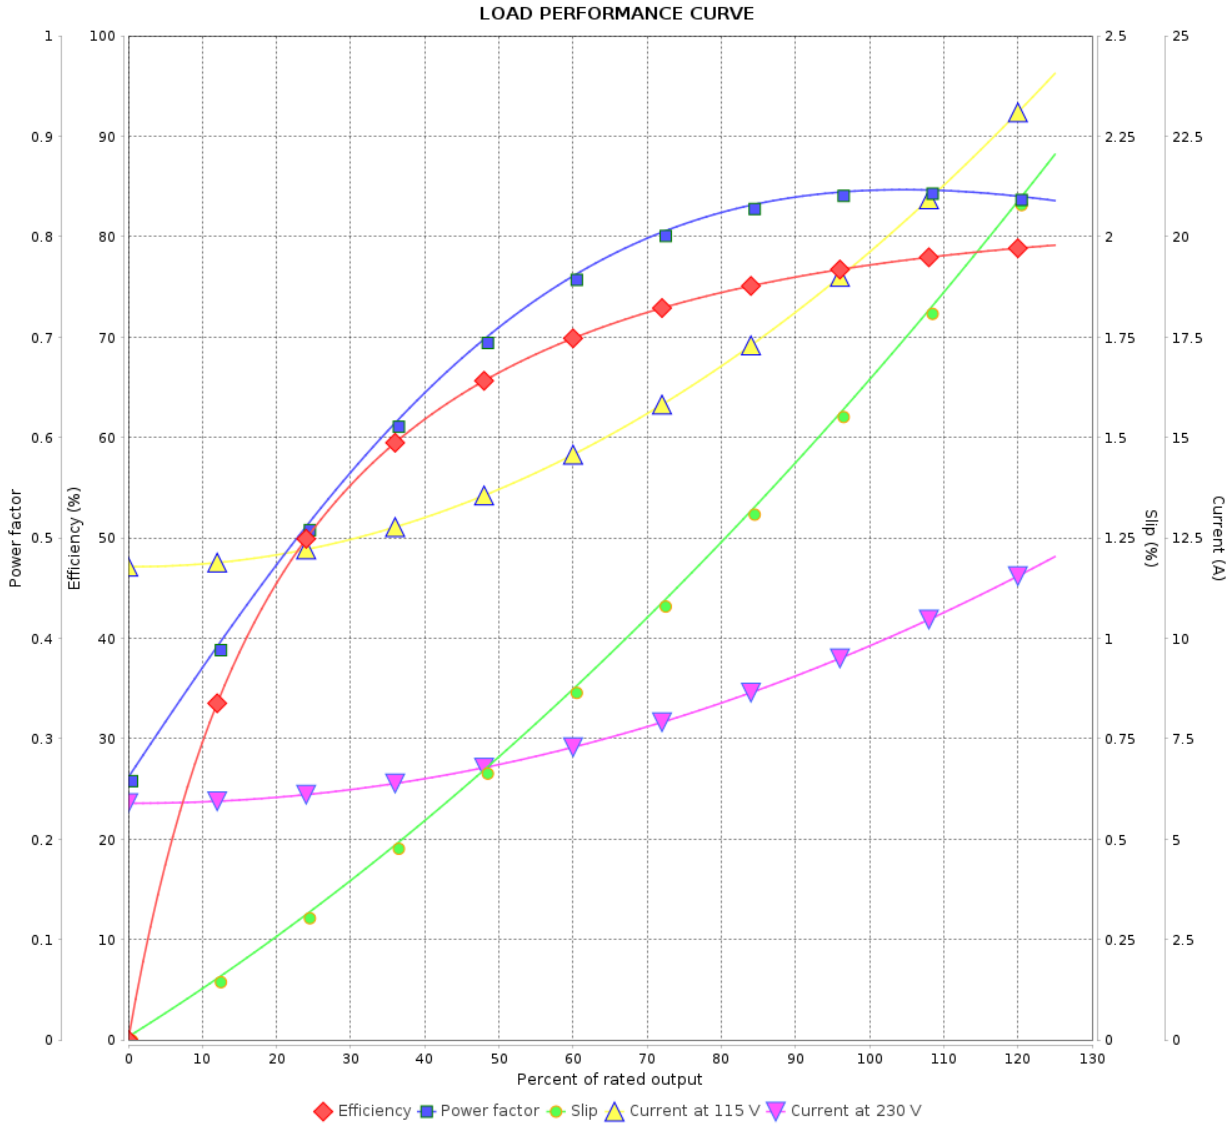

LOAD PERFORMANCE CURVE

Single Phase Induction Motor - Squirrel Cage

Customer :

Product line : Rolled Steel 00022 Single-Phase Product code : 14058208

Rev.	Changes Summary	Performed	Checked	Date
Performed by			Page 2 / 2	Revision
Checked by				
Date	11/05/2026			

Mounting MARKET F-1/B3R(D)
 Mounting F-1/B3R(D)

2 HP 04 Poles 60 Hz										A	
Scale 1 : 6											
HYBRISUSER										00	
ECM	LOC	SUMMARY OF MODIFICATIONS					EXECUTED	CHECKED	RELEASED	DATE	VER
EXECUTED	HYBRISUSER	SINGLE PH. MOTOR ROLLED STEEL FARM DUTY					PREVIEW				
CHECKED		FRAME 182/4T IP55 TEFC					WDD	00			
RELEASED							SHEET		1 / 1		
REL. DATE											