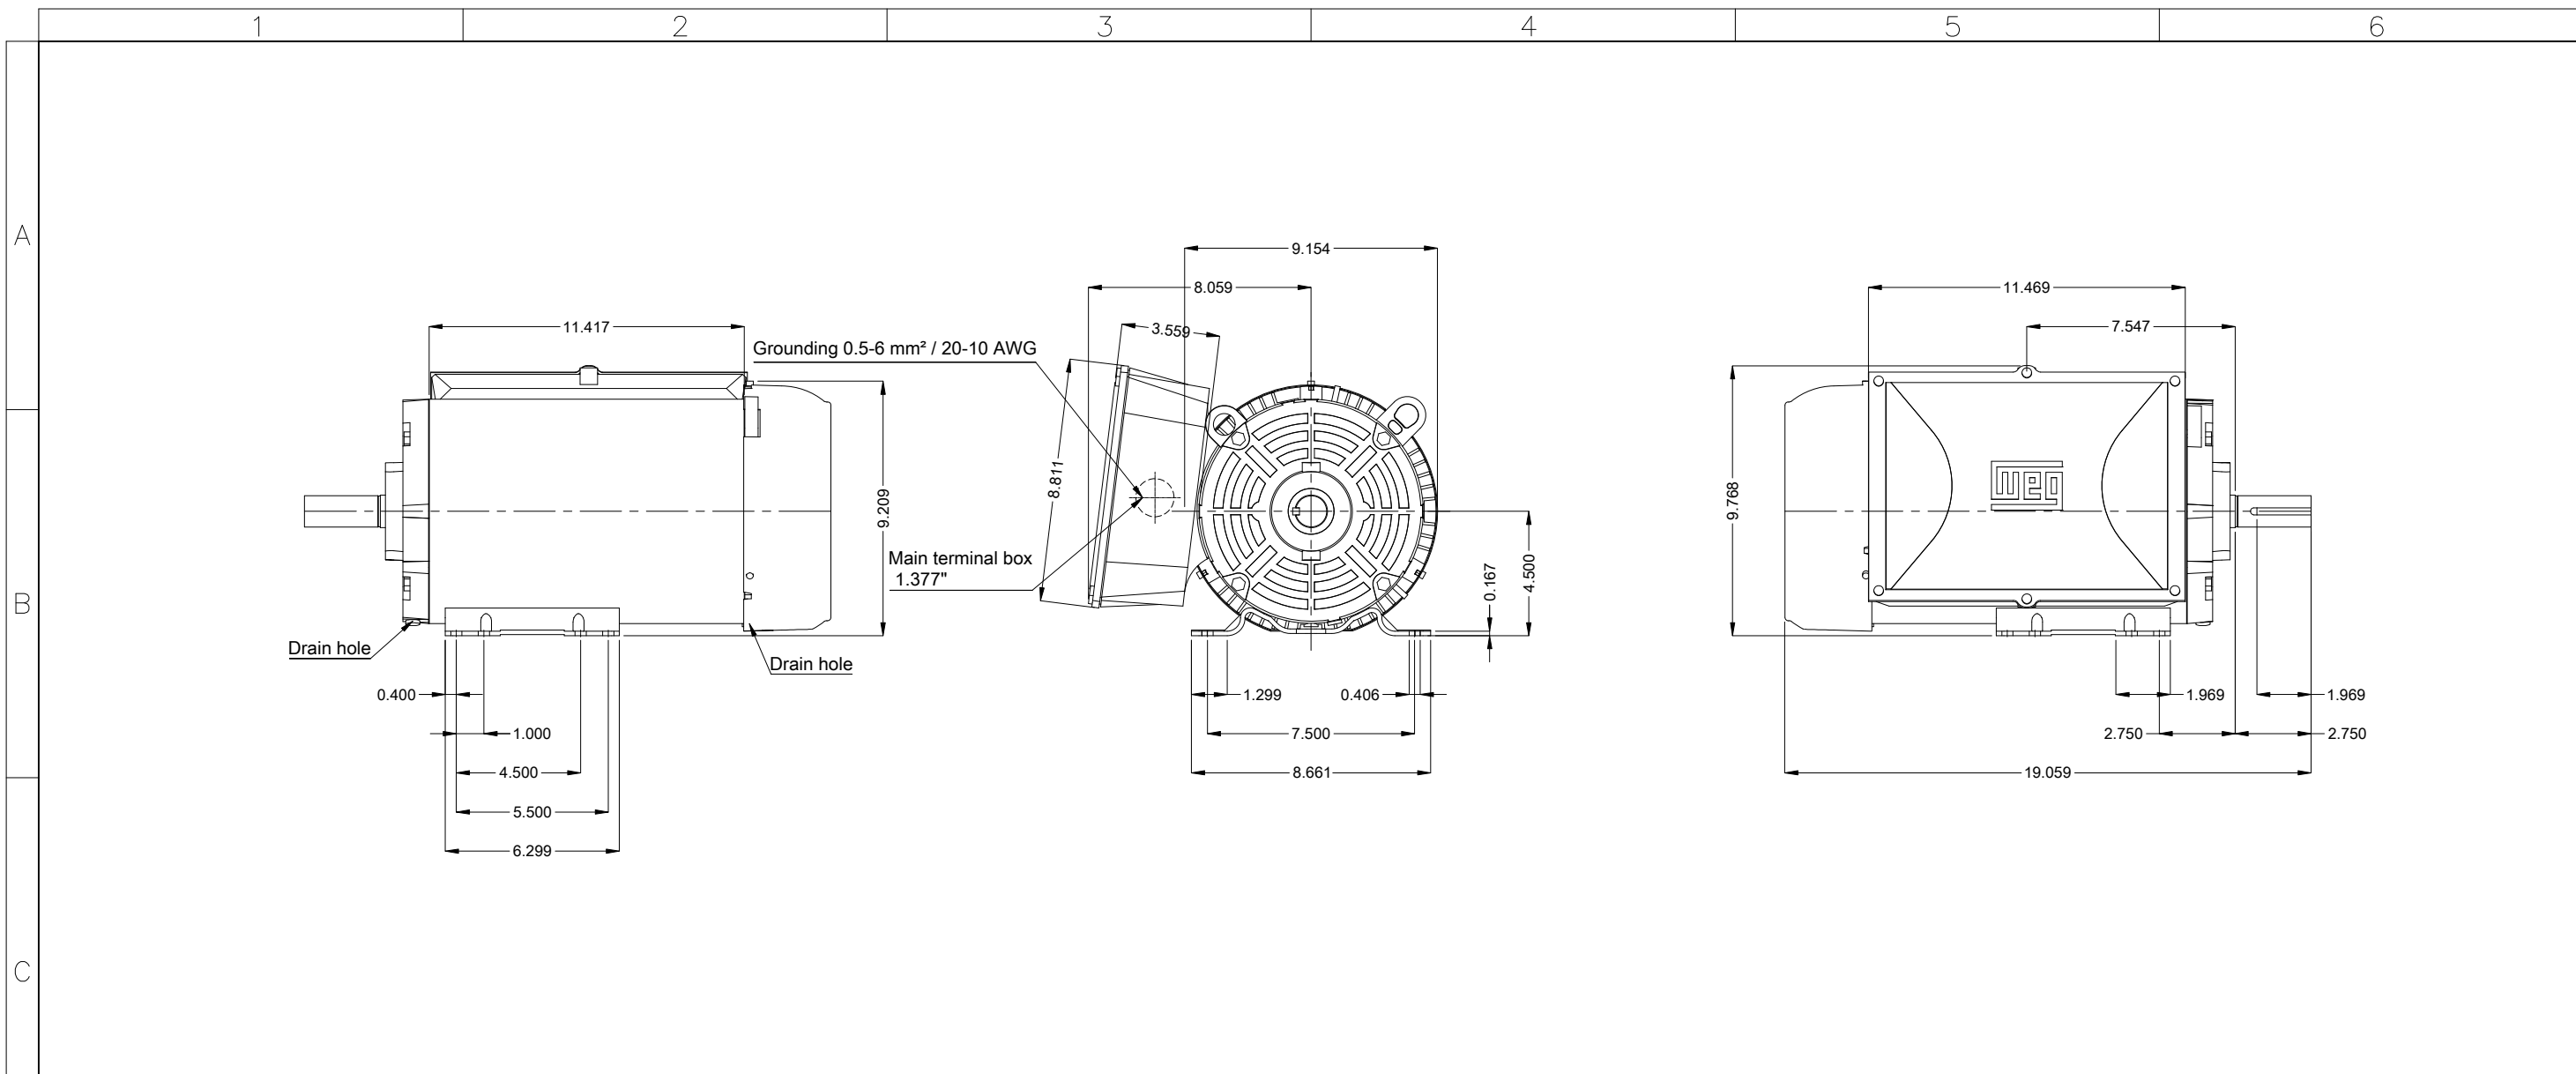

LOAD PERFORMANCE CURVE

Single Phase Induction Motor - Squirrel Cage

Customer :

Product line : Rolled Steel 00022 Single-Phase Product code : 14058208

Rev.	Changes Summary	Performed	Checked	Date
Performed by			Page 2 / 2	Revision
Checked by				
Date	11/05/2026			

Mounting MARKET F-1/B3R(D)
 Mounting F-1/B3R(D)

2 HP 04 Poles 60 Hz										A	
Scale 1 : 6											
HYBRISUSER										00	
ECM	LOC	SUMMARY OF MODIFICATIONS					EXECUTED	CHECKED	RELEASED	DATE	VER
EXECUTED	HYBRISUSER	SINGLE PH. MOTOR ROLLED STEEL FARM DUTY					PREVIEW				
CHECKED		FRAME 182/4T IP55 TEFC					WDD	00			
RELEASED							SHEET		1 / 1		
REL. DATE											