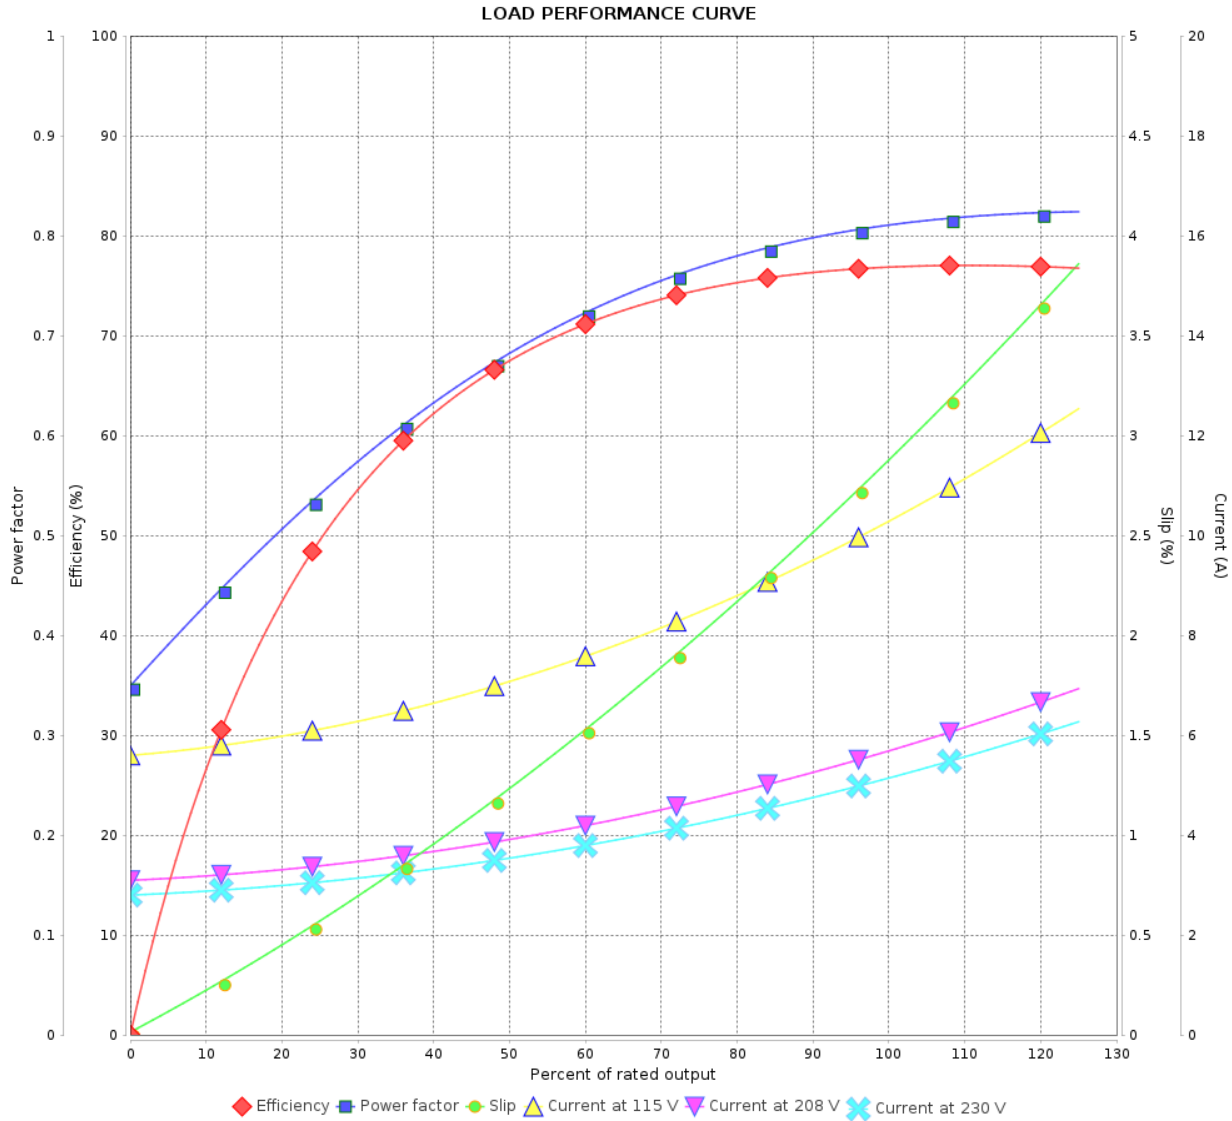

LOAD PERFORMANCE CURVE

Single Phase Induction Motor - Squirrel Cage

Customer : _____

Product line : Rolled Steel Single-Phase

Product code : 18137709

Rev.	Changes Summary	Performed	Checked	Date
Performed by			Page 2 / 2	Revision
Checked by				
Date	28/05/2026			