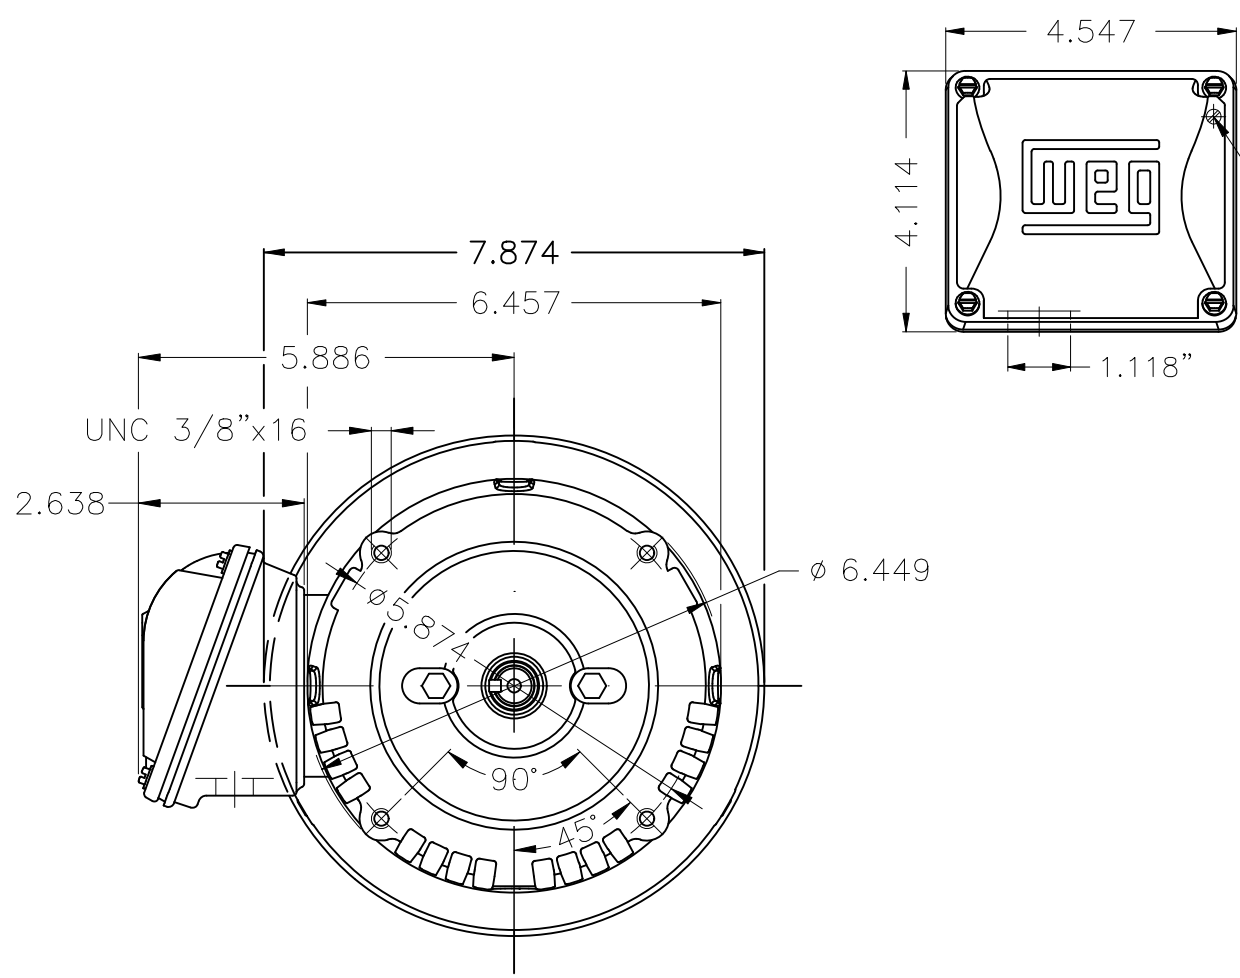

1 2 3 4 5 6

A

B

C

D

E

Color Munsell N 1 matte black											
Painting plan 207N											
Mounting F-1/B14R(D)											
								HYBRISUSER		00	
ECM	LOC	SUMMARY OF MODIFICATIONS					EXECUTED	CHECKED	RELEASED	DATE	VER
EXECUTED	HYBRISUSER	THREE PH. MOTOR ROLLED STEEL NEMA PREM. EFF.						PREVIEW			
CHECKED		FRAME 143/5TC IP21 ODP						WDD	00		
RELEASED								SHEET	1 / 1		
REL. DATE		WMO	Jaragua do Sul	Product Engineering							

2 HP 04 Poles 60 Hz

A