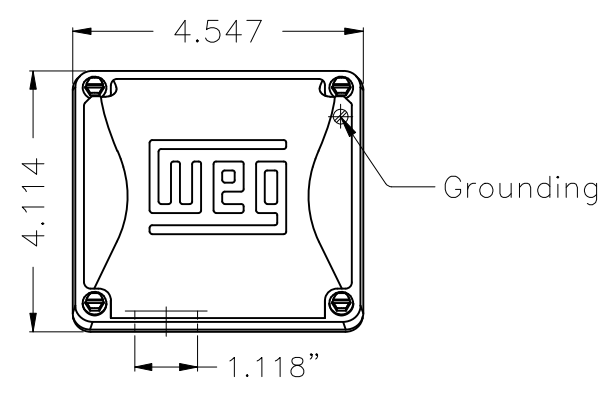

1 2 3 4 5 6

A

B

C

D

E

Color Munsell N 1 matte black											
Painting plan 207N											
Mounting F-1/B14R(D)											
								HYBRISUSER		00	
ECM	LOC	SUMMARY OF MODIFICATIONS					EXECUTED	CHECKED	RELEASED	DATE	VER
EXECUTED	HYBRISUSER	THREE PH. MOTOR ROLLED STEEL NEMA PREM. EFF.						PREVIEW			
CHECKED		FRAME 143/5TC IP21 ODP						WDD	00		
RELEASED								SHEET	1 / 1		
REL. DATE		WMO	Jaragua do Sul	Product Engineering							

2 HP 04 Poles 60 Hz

A