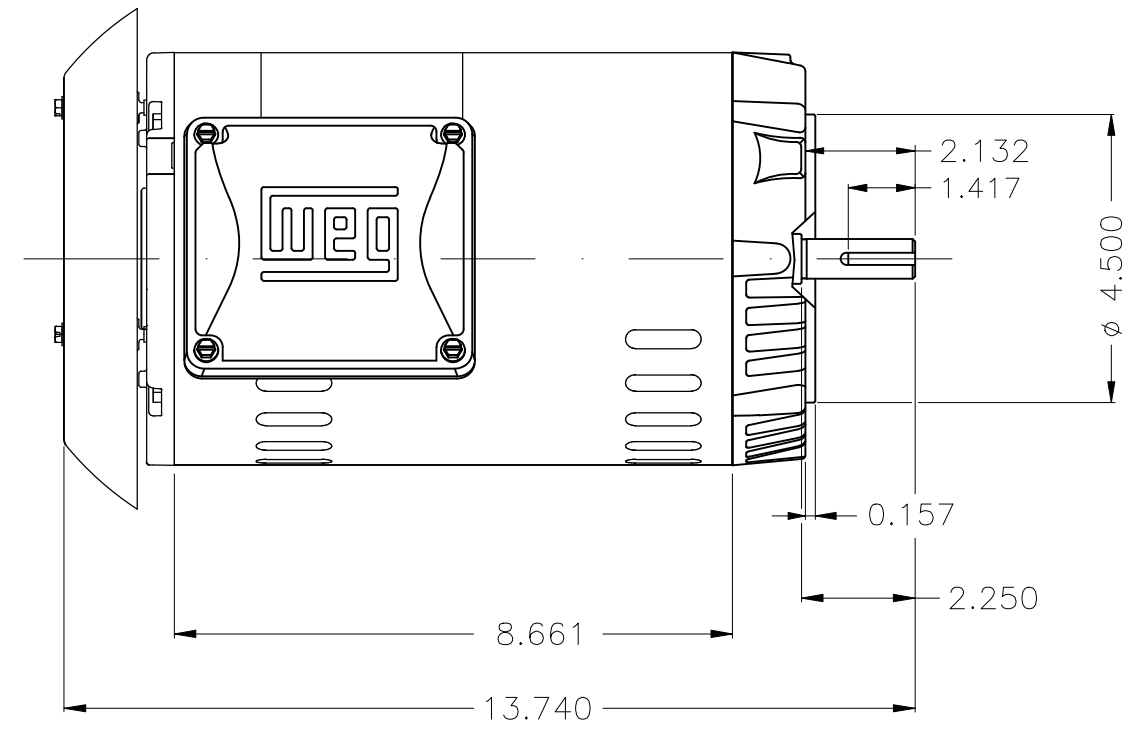

1 2 3 4 5 6

A

B

C

D

E

Color Munsell N 1 matte black											
Painting plan 207N											
Mounting F-1/B14R(D)											
								HYBRISUSER		00	
ECM	LOC	SUMMARY OF MODIFICATIONS					EXECUTED	CHECKED	RELEASED	DATE	VER
EXECUTED	HYBRISUSER	THREE PH. MOTOR ROLLED STEEL NEMA PREM. EFF.						PREVIEW			
CHECKED		FRAME 143/5TC IP21 ODP						WDD	00		
RELEASED								SHEET	1 / 1		
REL. DATE		WMO	Jaragua do Sul	Product Engineering							

2 HP 04 Poles 60 Hz

A