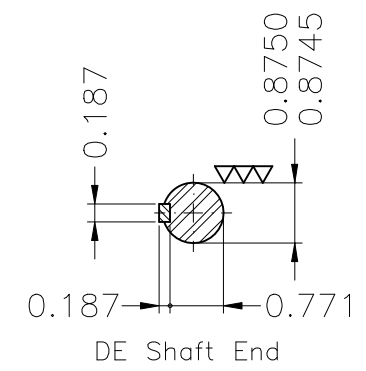

1 2 3 4 5 6

A

B

C

D

E

Color Munsell N 1 matte black											
Painting plan 207N											
Mounting F-1/B14R(D)											
								HYBRISUSER		00	
ECM	LOC	SUMMARY OF MODIFICATIONS					EXECUTED	CHECKED	RELEASED	DATE	VER
EXECUTED	HYBRISUSER	THREE PH. MOTOR ROLLED STEEL NEMA PREM. EFF.						PREVIEW			
CHECKED		FRAME 143/5TC IP21 ODP						WDD	00		
RELEASED								SHEET	1 / 1		
REL. DATE		WMO	Jaragua do Sul	Product Engineering							

2 HP 04 Poles 60 Hz

A