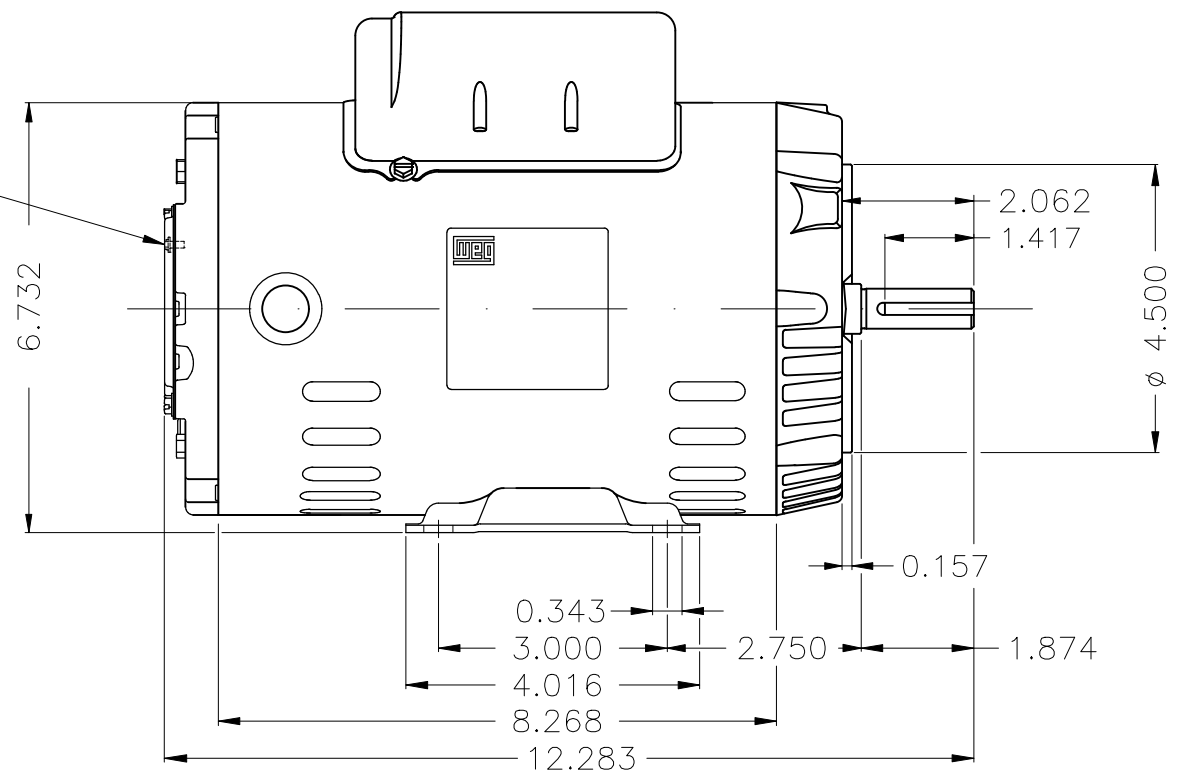

Grounding

Color Munsell N 1 matte black
 Painting plan 207N
 Mounting B34D

								HYBRISUSER						00		
ECM	LOC	SUMMARY OF MODIFICATIONS				EXECUTED	CHECKED	RELEASED	DATE	VER						
EXECUTED	HYBRISUSER	SINGLE PH. MOTOR ROLLED STEEL PREM. EFF.										PREVIEW				
CHECKED		FRAME 56C IP21 ODP										WDD	00			
RELEASED																
REL. DATE		WMO	Jaragua do Sul	Product Engineering			SHEET	1 / 1								

1.5 HP 02 Poles 60 Hz

A