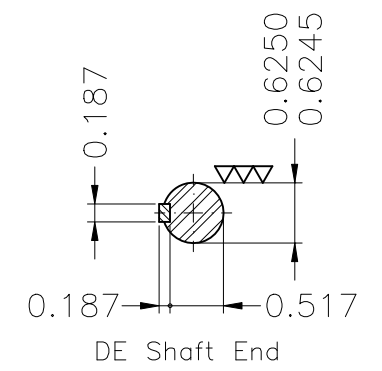

1 2 3 4 5 6

A

B

C

D

E

Fan cover - steel plate									
Color Munsell N 1 matte black									
Painting plan 207N									
Mounting F-1/B14R(D)									
					HYBRISUSER	00			
ECM	LOC	SUMMARY OF MODIFICATIONS			EXECUTED	CHECKED	RELEASED	DATE	VER
EXECUTED	HYBRISUSER	THREE PH. MOTOR ROLLED STEEL PREM. EFF.				PREVIEW			
CHECKED		FRAME 56C IP55 TEFC				WDD	00		
RELEASED									
REL. DATE		WMO	Jaragua do Sul	Product Engineering	SHEET	1 / 1			

2 HP 04 Poles 60 Hz

A