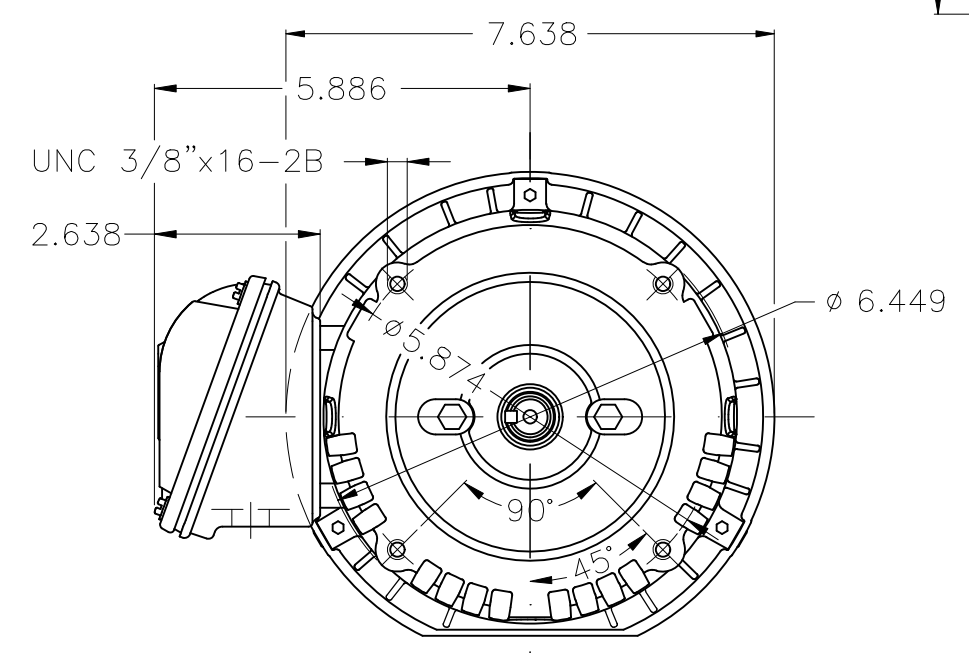

1 2 3 4 5 6

A

B

C

D

E

Fan cover - steel plate									
Color Munsell N 1 matte black									
Painting plan 207N									
Mounting F-1/B14R(D)									
					HYBRISUSER	00			
ECM	LOC	SUMMARY OF MODIFICATIONS			EXECUTED	CHECKED	RELEASED	DATE	VER
EXECUTED	HYBRISUSER	THREE PH. MOTOR ROLLED STEEL PREM. EFF.				PREVIEW			
CHECKED		FRAME 56C IP55 TEFC				WDD	00		
RELEASED									
REL. DATE		WMO	Jaragua do Sul	Product Engineering	SHEET	1 / 1			

2 HP 04 Poles 60 Hz

A