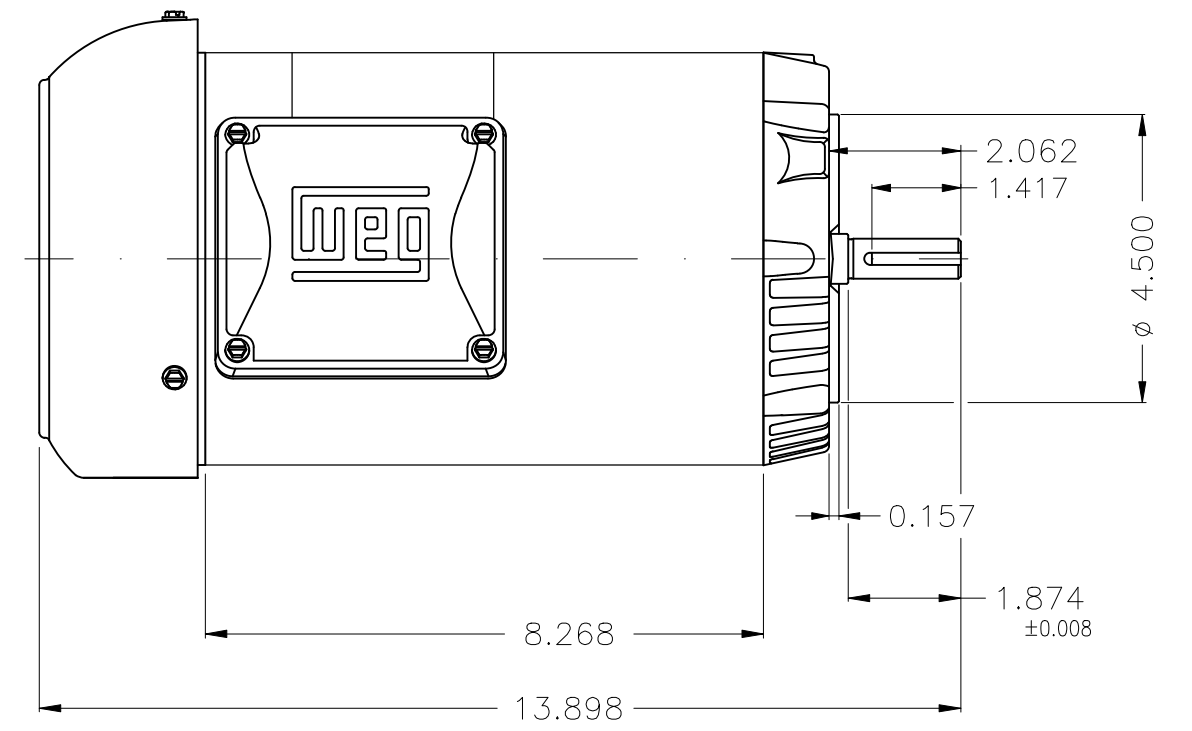

1 2 3 4 5 6

A

B

C

D

E

Fan cover - steel plate									
Color Munsell N 1 matte black									
Painting plan 207N									
Mounting F-1/B14R(D)									
					HYBRISUSER	00			
ECM	LOC	SUMMARY OF MODIFICATIONS			EXECUTED	CHECKED	RELEASED	DATE	VER
EXECUTED	HYBRISUSER	THREE PH. MOTOR ROLLED STEEL PREM. EFF.				PREVIEW			
CHECKED		FRAME 56C IP55 TEFC				WDD	00		
RELEASED									
REL. DATE		WMO	Jaragua do Sul	Product Engineering	SHEET	1 / 1			

2 HP 04 Poles 60 Hz

A