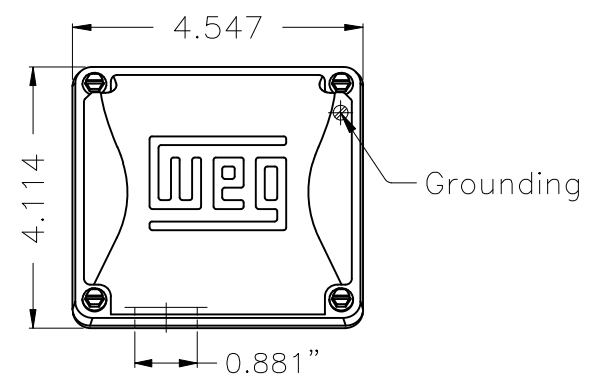

1 2 3 4 5 6

A

B

C

D

E

Fan cover - steel plate									
Color Munsell N 1 matte black									
Painting plan 207N									
Mounting F-1/B14R(D)									
					HYBRISUSER	00			
ECM	LOC	SUMMARY OF MODIFICATIONS			EXECUTED	CHECKED	RELEASED	DATE	VER
EXECUTED	HYBRISUSER	THREE PH. MOTOR ROLLED STEEL PREM. EFF.				PREVIEW			
CHECKED		FRAME 56C IP55 TEFC				WDD	00		
RELEASED									
REL. DATE		WMO	Jaragua do Sul	Product Engineering	SHEET	1 / 1			

2 HP 04 Poles 60 Hz

A