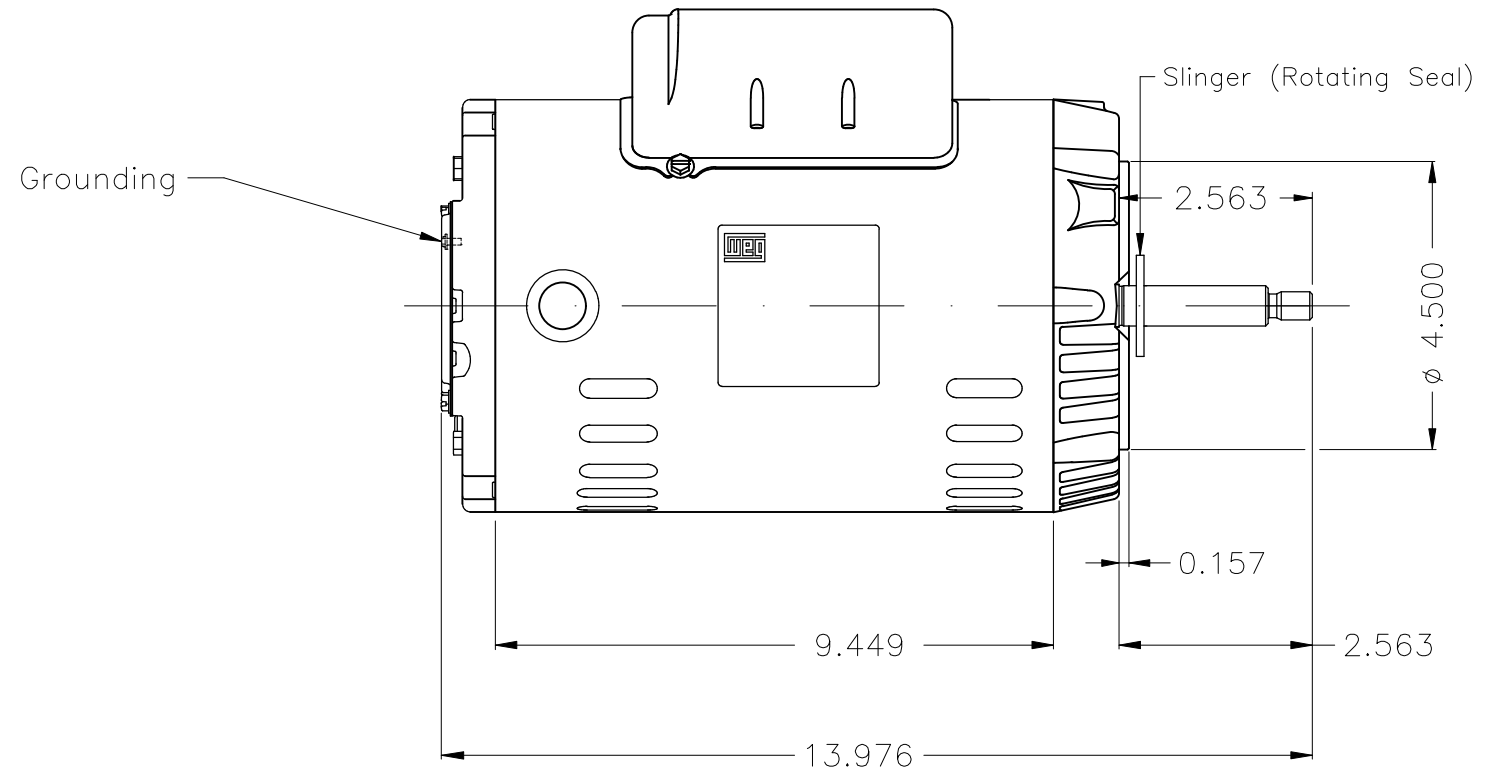

1 2 3 4 5 6

A

B

C

D

E

Color Munsell N 1 matte black
 Painting plan 207N
 Mounting F-1/B14R(D)

ECM	LOC	SUMMARY OF MODIFICATIONS	EXECUTED	CHECKED	RELEASED	DATE	VER
EXECUTED	HYBRISUSER	SINGLE PH. MOTOR ROLLED STEEL JET PUMP THREADED					00
CHECKED		FRAME 56J IP21 ODP					
RELEASED							
REL. DATE	WMO	Jaragua do Sul	Product Engineering				

3 HP 02 Poles 60 Hz

A

PREVIEW

WDD 00

SHEET 1 / 1

Dimensions in inches

XME A3