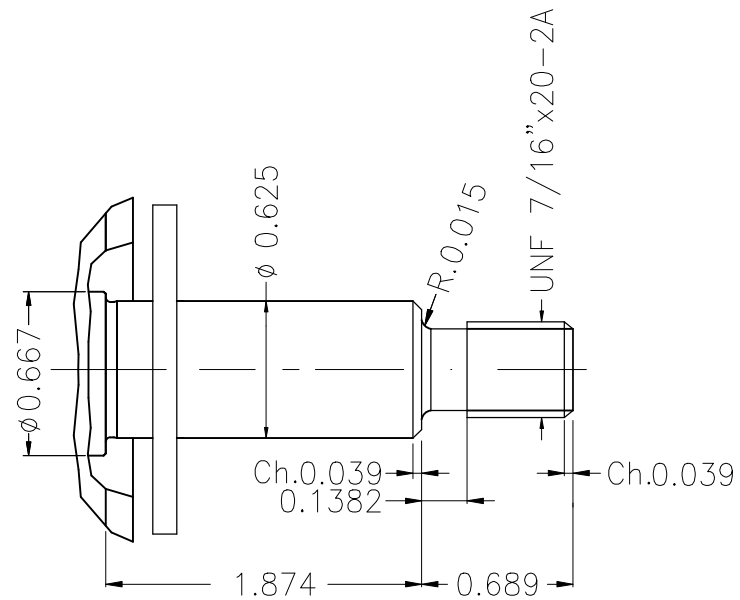

1 2 3 4 5 6

A

B

C

D

E

Color Munsell N 1 matte black
 Painting plan 207N
 Mounting F-1/B14R(D)

ECM	LOC	SUMMARY OF MODIFICATIONS	EXECUTED	CHECKED	RELEASED	DATE	VER
EXECUTED	HYBRISUSER	SINGLE PH. MOTOR ROLLED STEEL JET PUMP THREADED					00
CHECKED		FRAME 56J IP21 ODP					
RELEASED							
REL. DATE	WMO	Jaragua do Sul	Product Engineering				

3 HP 02 Poles 60 Hz

A

PREVIEW

WDD 00

SHEET 1 / 1

Dimensions in inches

XME A3