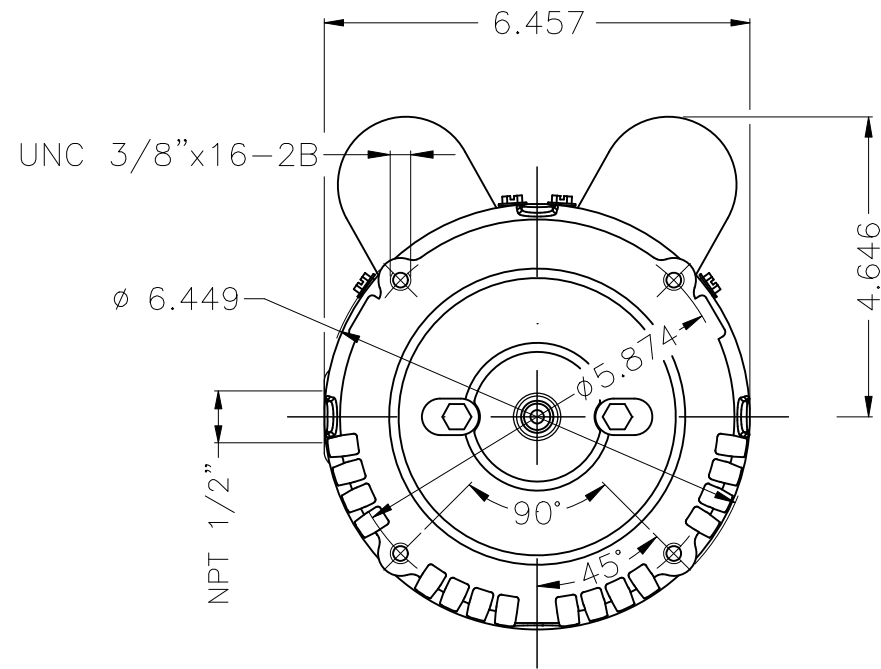

1 2 3 4 5 6

A

B

C

D

E

Color Munsell N 1 matte black
 Painting plan 207N
 Mounting F-1/B14R(D)

ECM	LOC	SUMMARY OF MODIFICATIONS	EXECUTED	CHECKED	RELEASED	DATE	VER
EXECUTED	HYBRISUSER	SINGLE PH. MOTOR ROLLED STEEL JET PUMP THREADED					00
CHECKED		FRAME 56J IP21 ODP					
RELEASED							
REL. DATE	WMO	Jaragua do Sul	Product Engineering				

3 HP 02 Poles 60 Hz

A

PREVIEW

WDD 00

SHEET 1 / 1

Dimensions in inches

XME A3