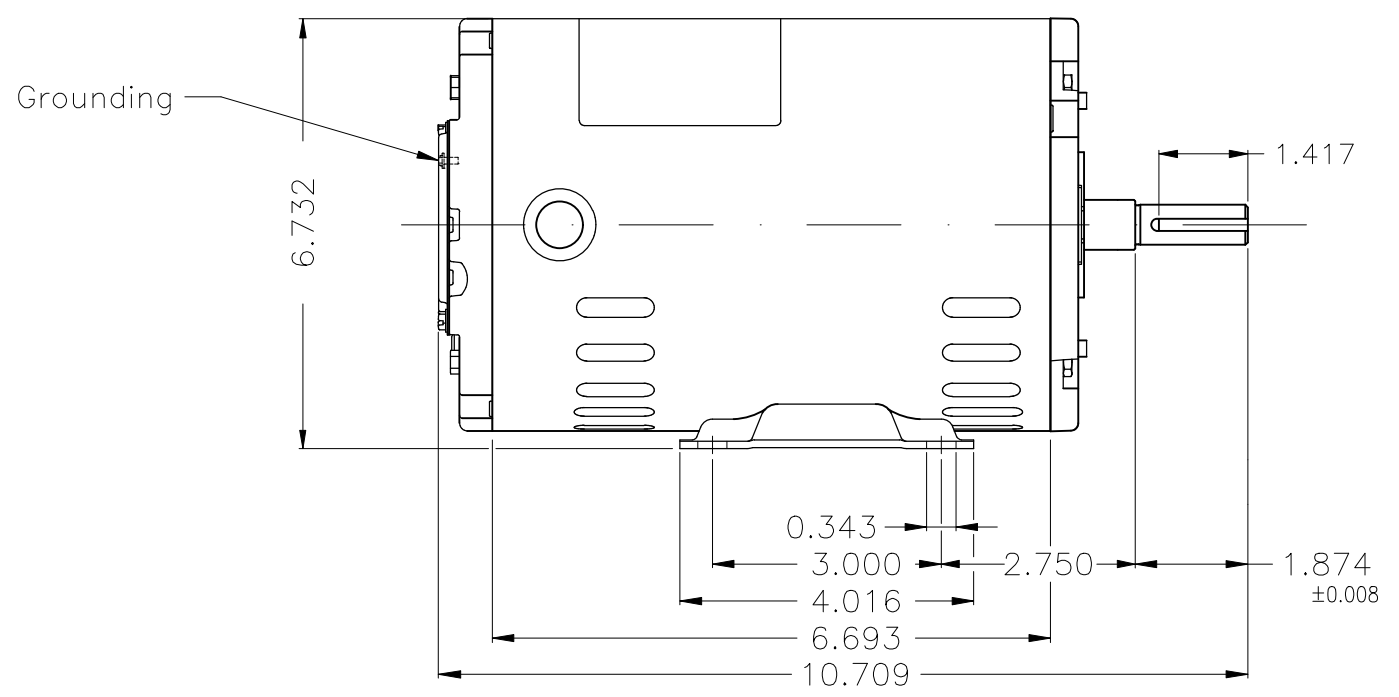

1 2 3 4 5 6

A

B

C

D

E

Color Munsell N 1 matte black									
Painting plan 207N									
Mounting F-1/B3R(D)									
					HYBRISUSER	00			
ECM	LOC	SUMMARY OF MODIFICATIONS			EXECUTED	CHECKED	RELEASED	DATE	VER
EXECUTED	HYBRISUSER	THREE PH. MOTOR ROLLED STEEL				PREVIEW			WDD 00 SHEET 1 / 1
CHECKED		FRAME 56 IP21 ODP							
RELEASED									
REL. DATE		WMO	Jaragua do Sul	Product Engineering					

1 HP 04 Poles 60 Hz

A