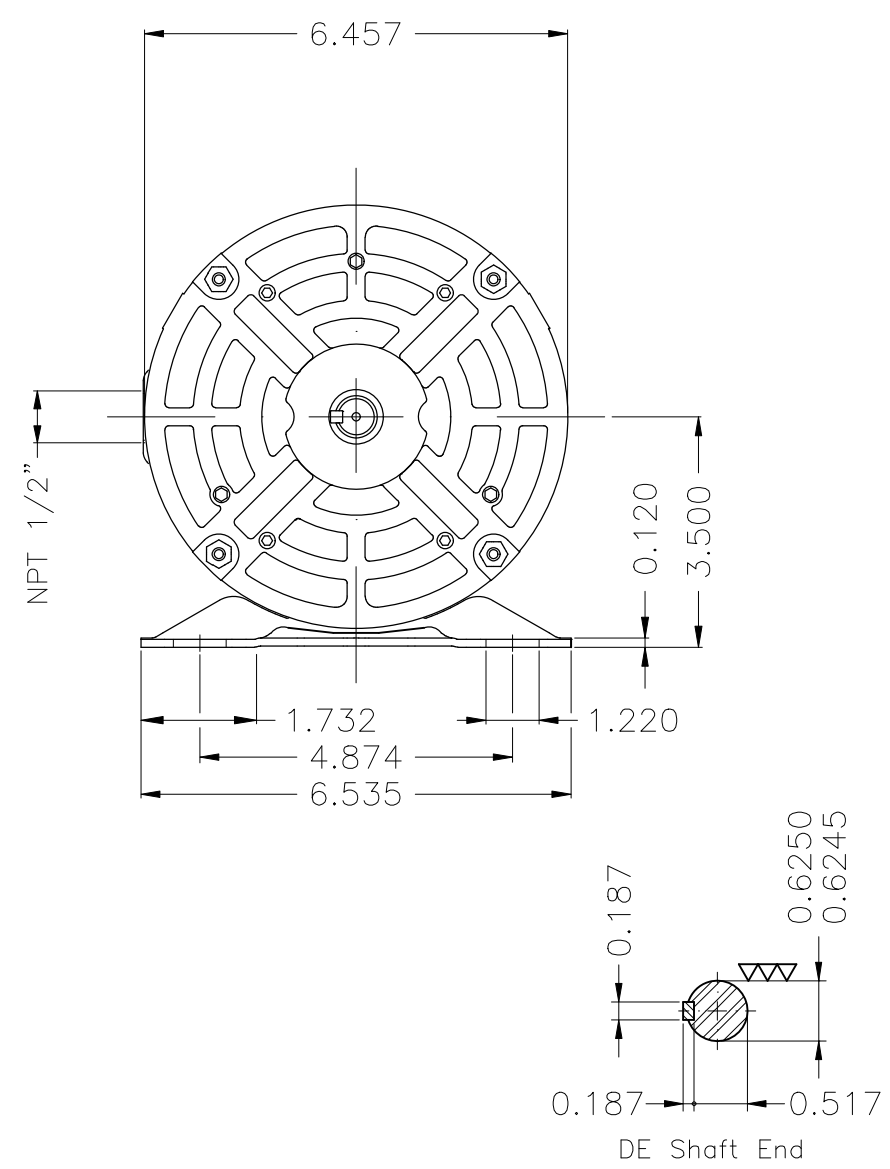

1 2 3 4 5 6

A

B

C

D

E

Color Munsell N 1 matte black									
Painting plan 207N									
Mounting F-1/B3R(D)									
					HYBRISUSER	00			
ECM	LOC	SUMMARY OF MODIFICATIONS			EXECUTED	CHECKED	RELEASED	DATE	VER
EXECUTED	HYBRISUSER	THREE PH. MOTOR ROLLED STEEL				PREVIEW			WDD 00 SHEET 1 / 1
CHECKED		FRAME 56 IP21 ODP							
RELEASED									
REL. DATE		WMO	Jaragua do Sul	Product Engineering					

1 HP 04 Poles 60 Hz

A