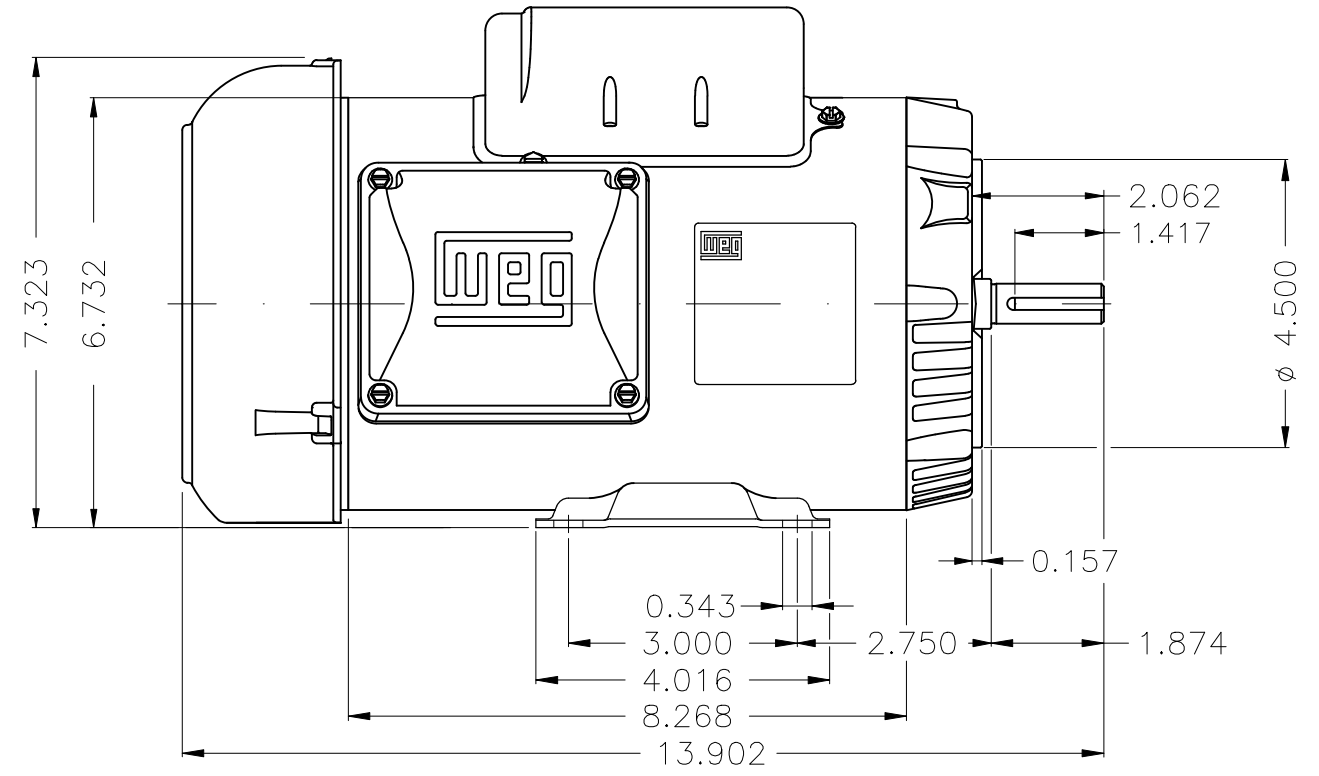

A  
B  
C  
D  
E

Color Munsell N 1 matte black  
Painting plan 207N  
Mounting B34D

ECM	LOC	SUMMARY OF MODIFICATIONS	EXECUTED	CHECKED	RELEASED	DATE	VER
EXECUTED	HYBRISUSER	SINGLE PH. MOTOR ROLLED STEEL FRAME 56C IP55 TEFC					
CHECKED							
RELEASED							

REL. DATE	WMO	Jaragua do Sul	Product Engineering	HYBRISUSER	00	<b>PREVIEW</b> WDD 00 SHEET 1 / 1	

1.5 HP 02 Poles 60 Hz

A