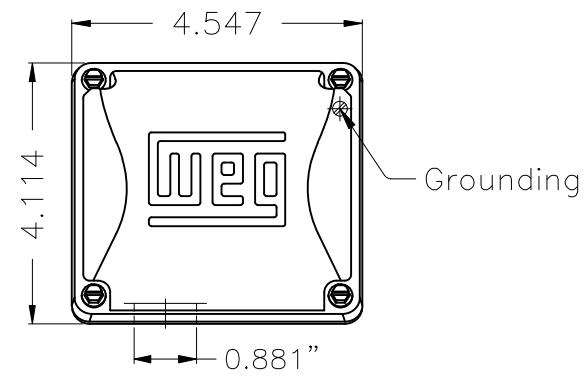

A  
B  
C  
D  
E

Color Munsell N 1 matte black  
Painting plan 207N  
Mounting B34D

ECM	LOC	SUMMARY OF MODIFICATIONS	EXECUTED	CHECKED	RELEASED	DATE	VER
EXECUTED	HYBRISUSER	SINGLE PH. MOTOR ROLLED STEEL FRAME 56C IP55 TEFC					
CHECKED							
RELEASED							

REL. DATE	WMO	Jaragua do Sul	Product Engineering	HYBRISUSER	00	<b>PREVIEW</b> WDD 00 SHEET 1 / 1	

1.5 HP 02 Poles 60 Hz

A