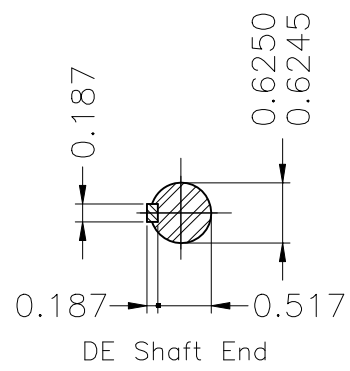

A  
B  
C  
D  
E

Color Munsell N 1 matte black  
Painting plan 207N  
Mounting B34D

ECM	LOC	SUMMARY OF MODIFICATIONS	EXECUTED	CHECKED	RELEASED	DATE	VER
EXECUTED	HYBRISUSER	SINGLE PH. MOTOR ROLLED STEEL FRAME 56C IP55 TEFC					
CHECKED							
RELEASED							

REL. DATE	WMO	Jaragua do Sul	Product Engineering	HYBRISUSER	00	<b>PREVIEW</b> WDD 00 SHEET 1 / 1	

1.5 HP 02 Poles 60 Hz

A