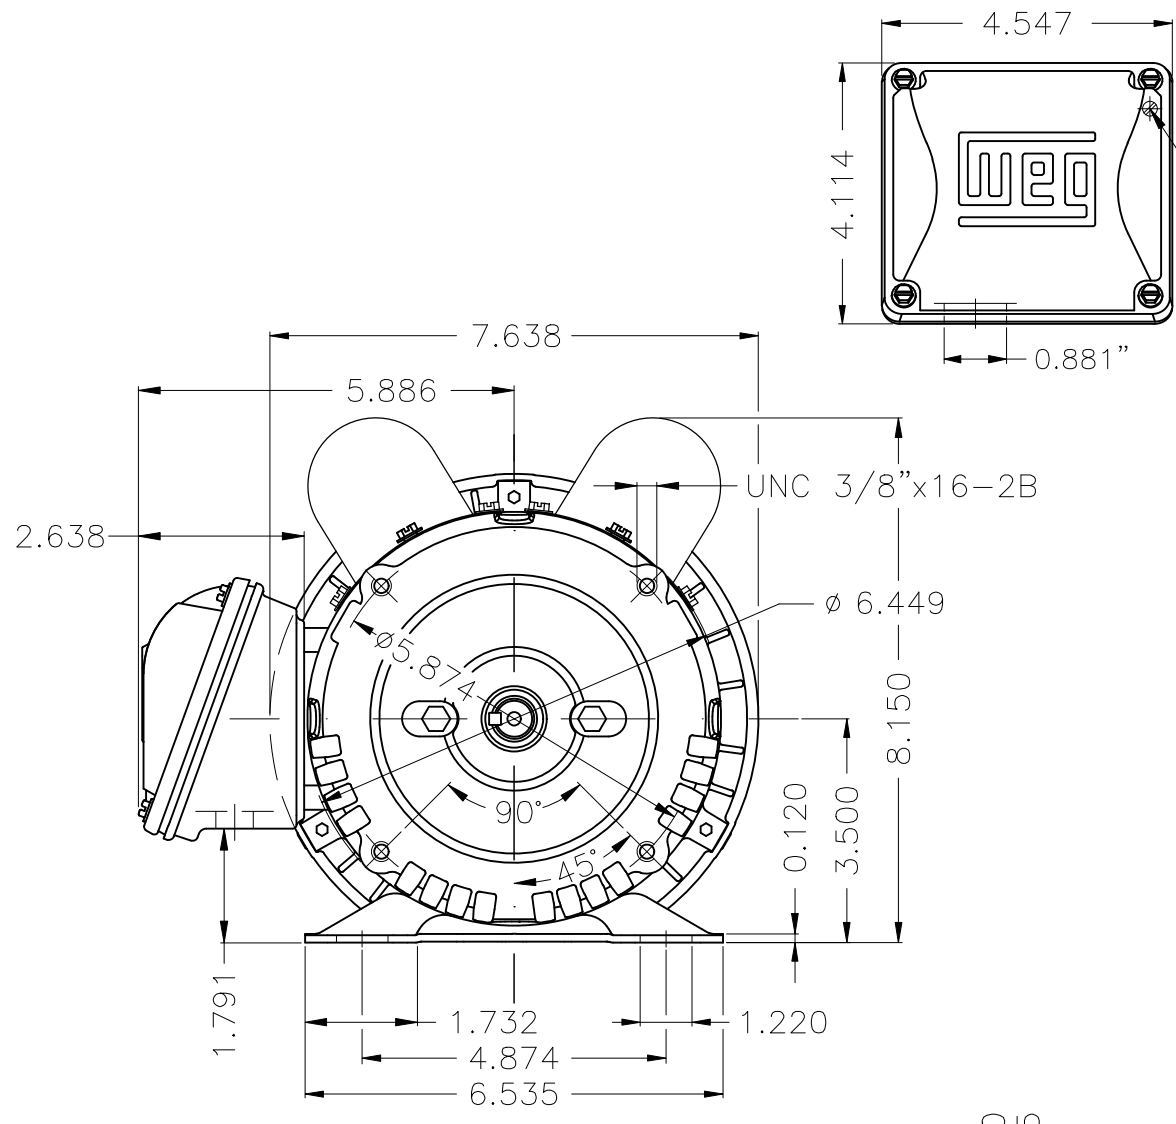

A  
B  
C  
D  
E

Color Munsell N 1 matte black  
Painting plan 207N  
Mounting B34D

ECM	LOC	SUMMARY OF MODIFICATIONS	EXECUTED	CHECKED	RELEASED	DATE	VER
EXECUTED	HYBRISUSER	SINGLE PH. MOTOR ROLLED STEEL FRAME 56C IP55 TEFC					
CHECKED							
RELEASED							

REL. DATE	WMO	Jaragua do Sul	Product Engineering	HYBRISUSER	00	<b>PREVIEW</b> WDD 00 SHEET 1 / 1	

1.5 HP 02 Poles 60 Hz

A