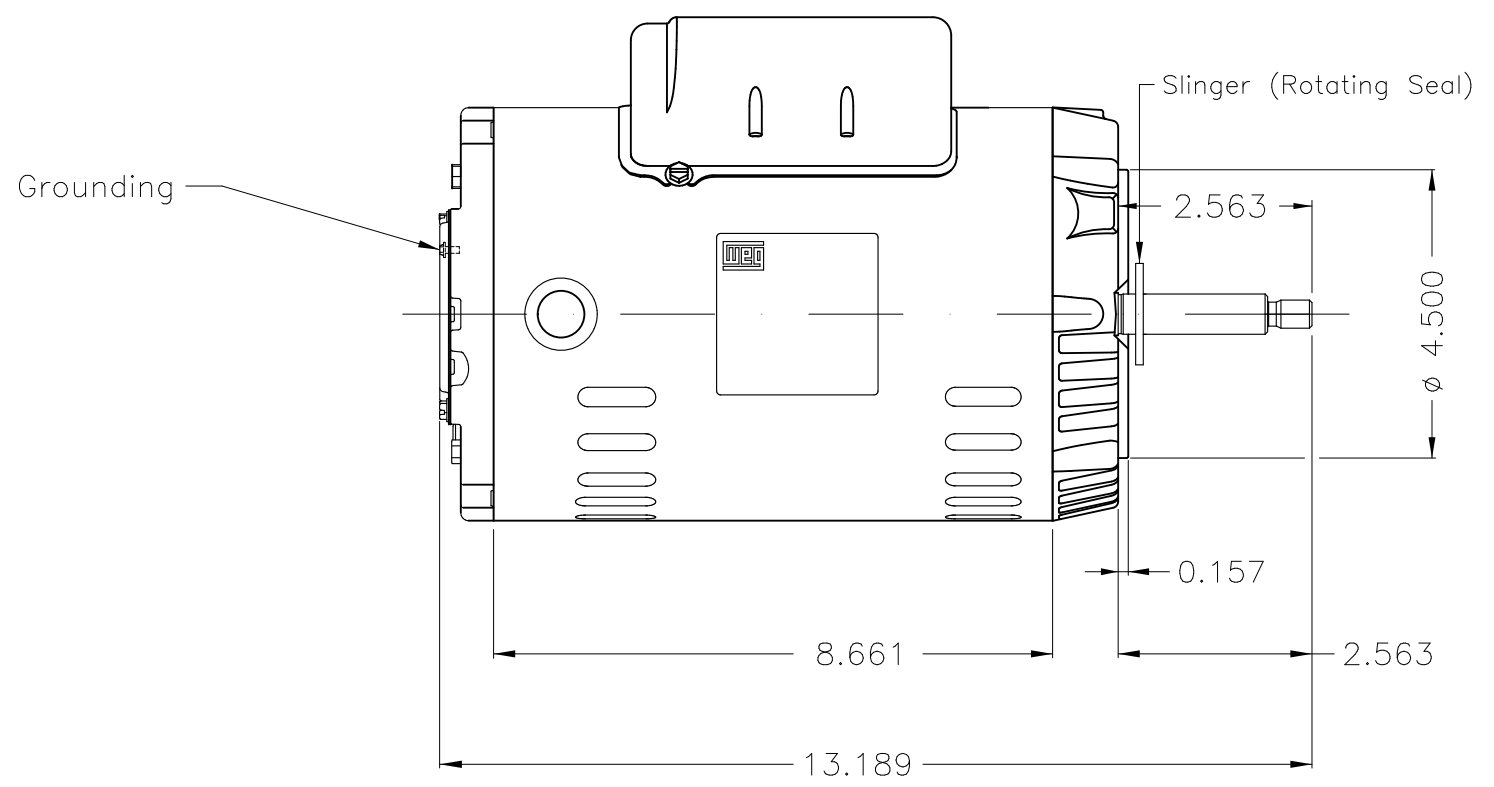

A

B

C

D

E

Color Munsell N 1 matte black

Painting plan 207N

Mounting F-1/B14R(D)

|           |            |                                                 |                     |             |          |      |     |
|-----------|------------|-------------------------------------------------|---------------------|-------------|----------|------|-----|
| ECM       | LOC        | SUMMARY OF MODIFICATIONS                        | EXECUTED            | CHECKED     | RELEASED | DATE | VER |
| EXECUTED  | HYBRISUSER | SINGLE PH. MOTOR ROLLED STEEL JET PUMP THREADED | HYBRISUSER          |             |          |      | 00  |
| CHECKED   |            | FRAME 56J IP21 ODP                              |                     |             |          |      |     |
| RELEASED  |            |                                                 |                     |             |          |      |     |
| REL. DATE | WMO        | Jaragua do Sul                                  | Product Engineering | SHEET 1 / 1 |          |      |     |