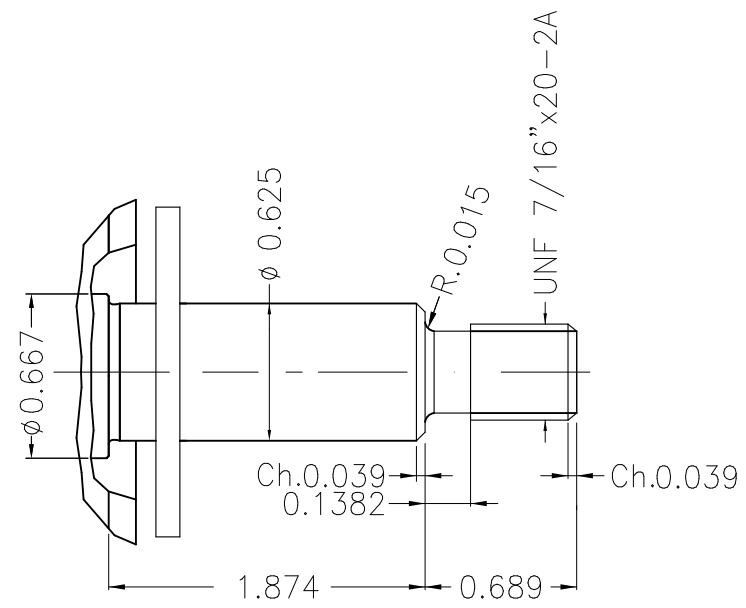

A

B

C

D

E

Color Munsell N 1 matte black

Painting plan 207N

Mounting F-1/B14R(D)

|           |            |                                                 |                     |             |          |      |     |
|-----------|------------|-------------------------------------------------|---------------------|-------------|----------|------|-----|
| ECM       | LOC        | SUMMARY OF MODIFICATIONS                        | EXECUTED            | CHECKED     | RELEASED | DATE | VER |
| EXECUTED  | HYBRISUSER | SINGLE PH. MOTOR ROLLED STEEL JET PUMP THREADED | HYBRISUSER          |             |          |      | 00  |
| CHECKED   |            | FRAME 56J IP21 ODP                              |                     |             |          |      |     |
| RELEASED  |            |                                                 |                     |             |          |      |     |
| REL. DATE | WMO        | Jaragua do Sul                                  | Product Engineering | SHEET 1 / 1 |          |      |     |

**PREVIEW**

WDD 00

2 HP 02 Poles 60 Hz