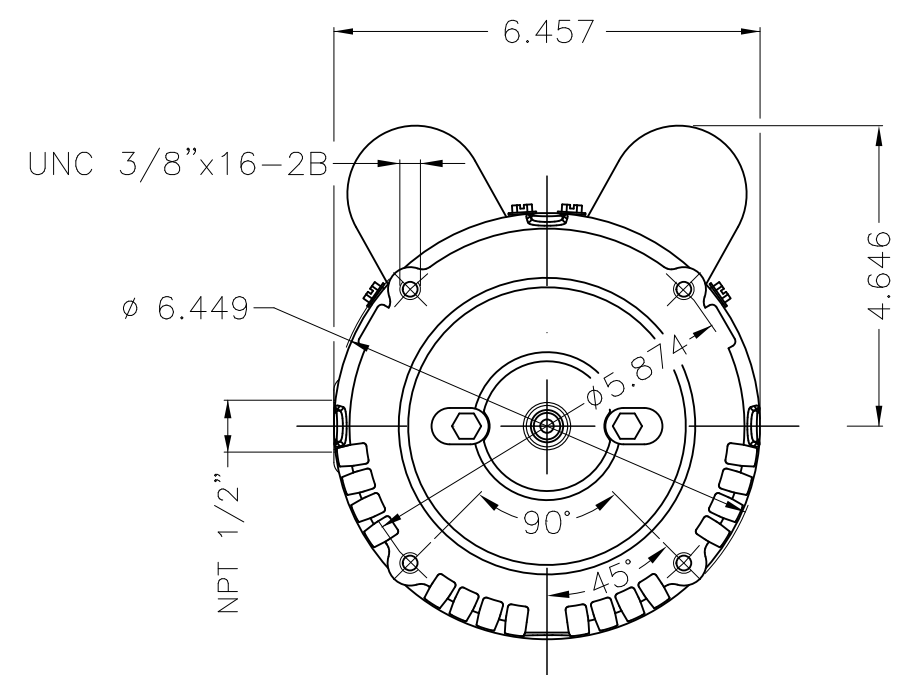

A

B

C

D

E

Color Munsell N 1 matte black

Painting plan 207N

Mounting F-1/B14R(D)

|           |            |                                                 |                     |             |          |      |     |
|-----------|------------|-------------------------------------------------|---------------------|-------------|----------|------|-----|
| ECM       | LOC        | SUMMARY OF MODIFICATIONS                        | EXECUTED            | CHECKED     | RELEASED | DATE | VER |
| EXECUTED  | HYBRISUSER | SINGLE PH. MOTOR ROLLED STEEL JET PUMP THREADED | HYBRISUSER          |             |          |      | 00  |
| CHECKED   |            | FRAME 56J IP21 ODP                              |                     |             |          |      |     |
| RELEASED  |            |                                                 |                     |             |          |      |     |
| REL. DATE | WMO        | Jaragua do Sul                                  | Product Engineering | SHEET 1 / 1 |          |      |     |