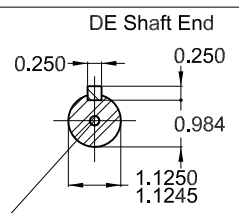

- Plastic flat plug
- Packing - crate
- Color RAL 5009
- Painting plan 207A
- Mounting V18

3 HP 04 Poles 60 Hz						A
						00
ECM	LOC	SUMMARY OF MODIFICATIONS	EXECUTED	CHECKED	RELEASED	DATE
EXECUTED	HYBRISUSER	 THREE PH. MOTOR GENERAL HIGH EFF. FRAME 182TC IP21 ODP				
CHECKED						
RELEASED						
REL. DATE						
		WMO Jaragua do Sul	Product Engineering	<b>PREVIEW</b> WDD 00 SHEET 1 / 1		