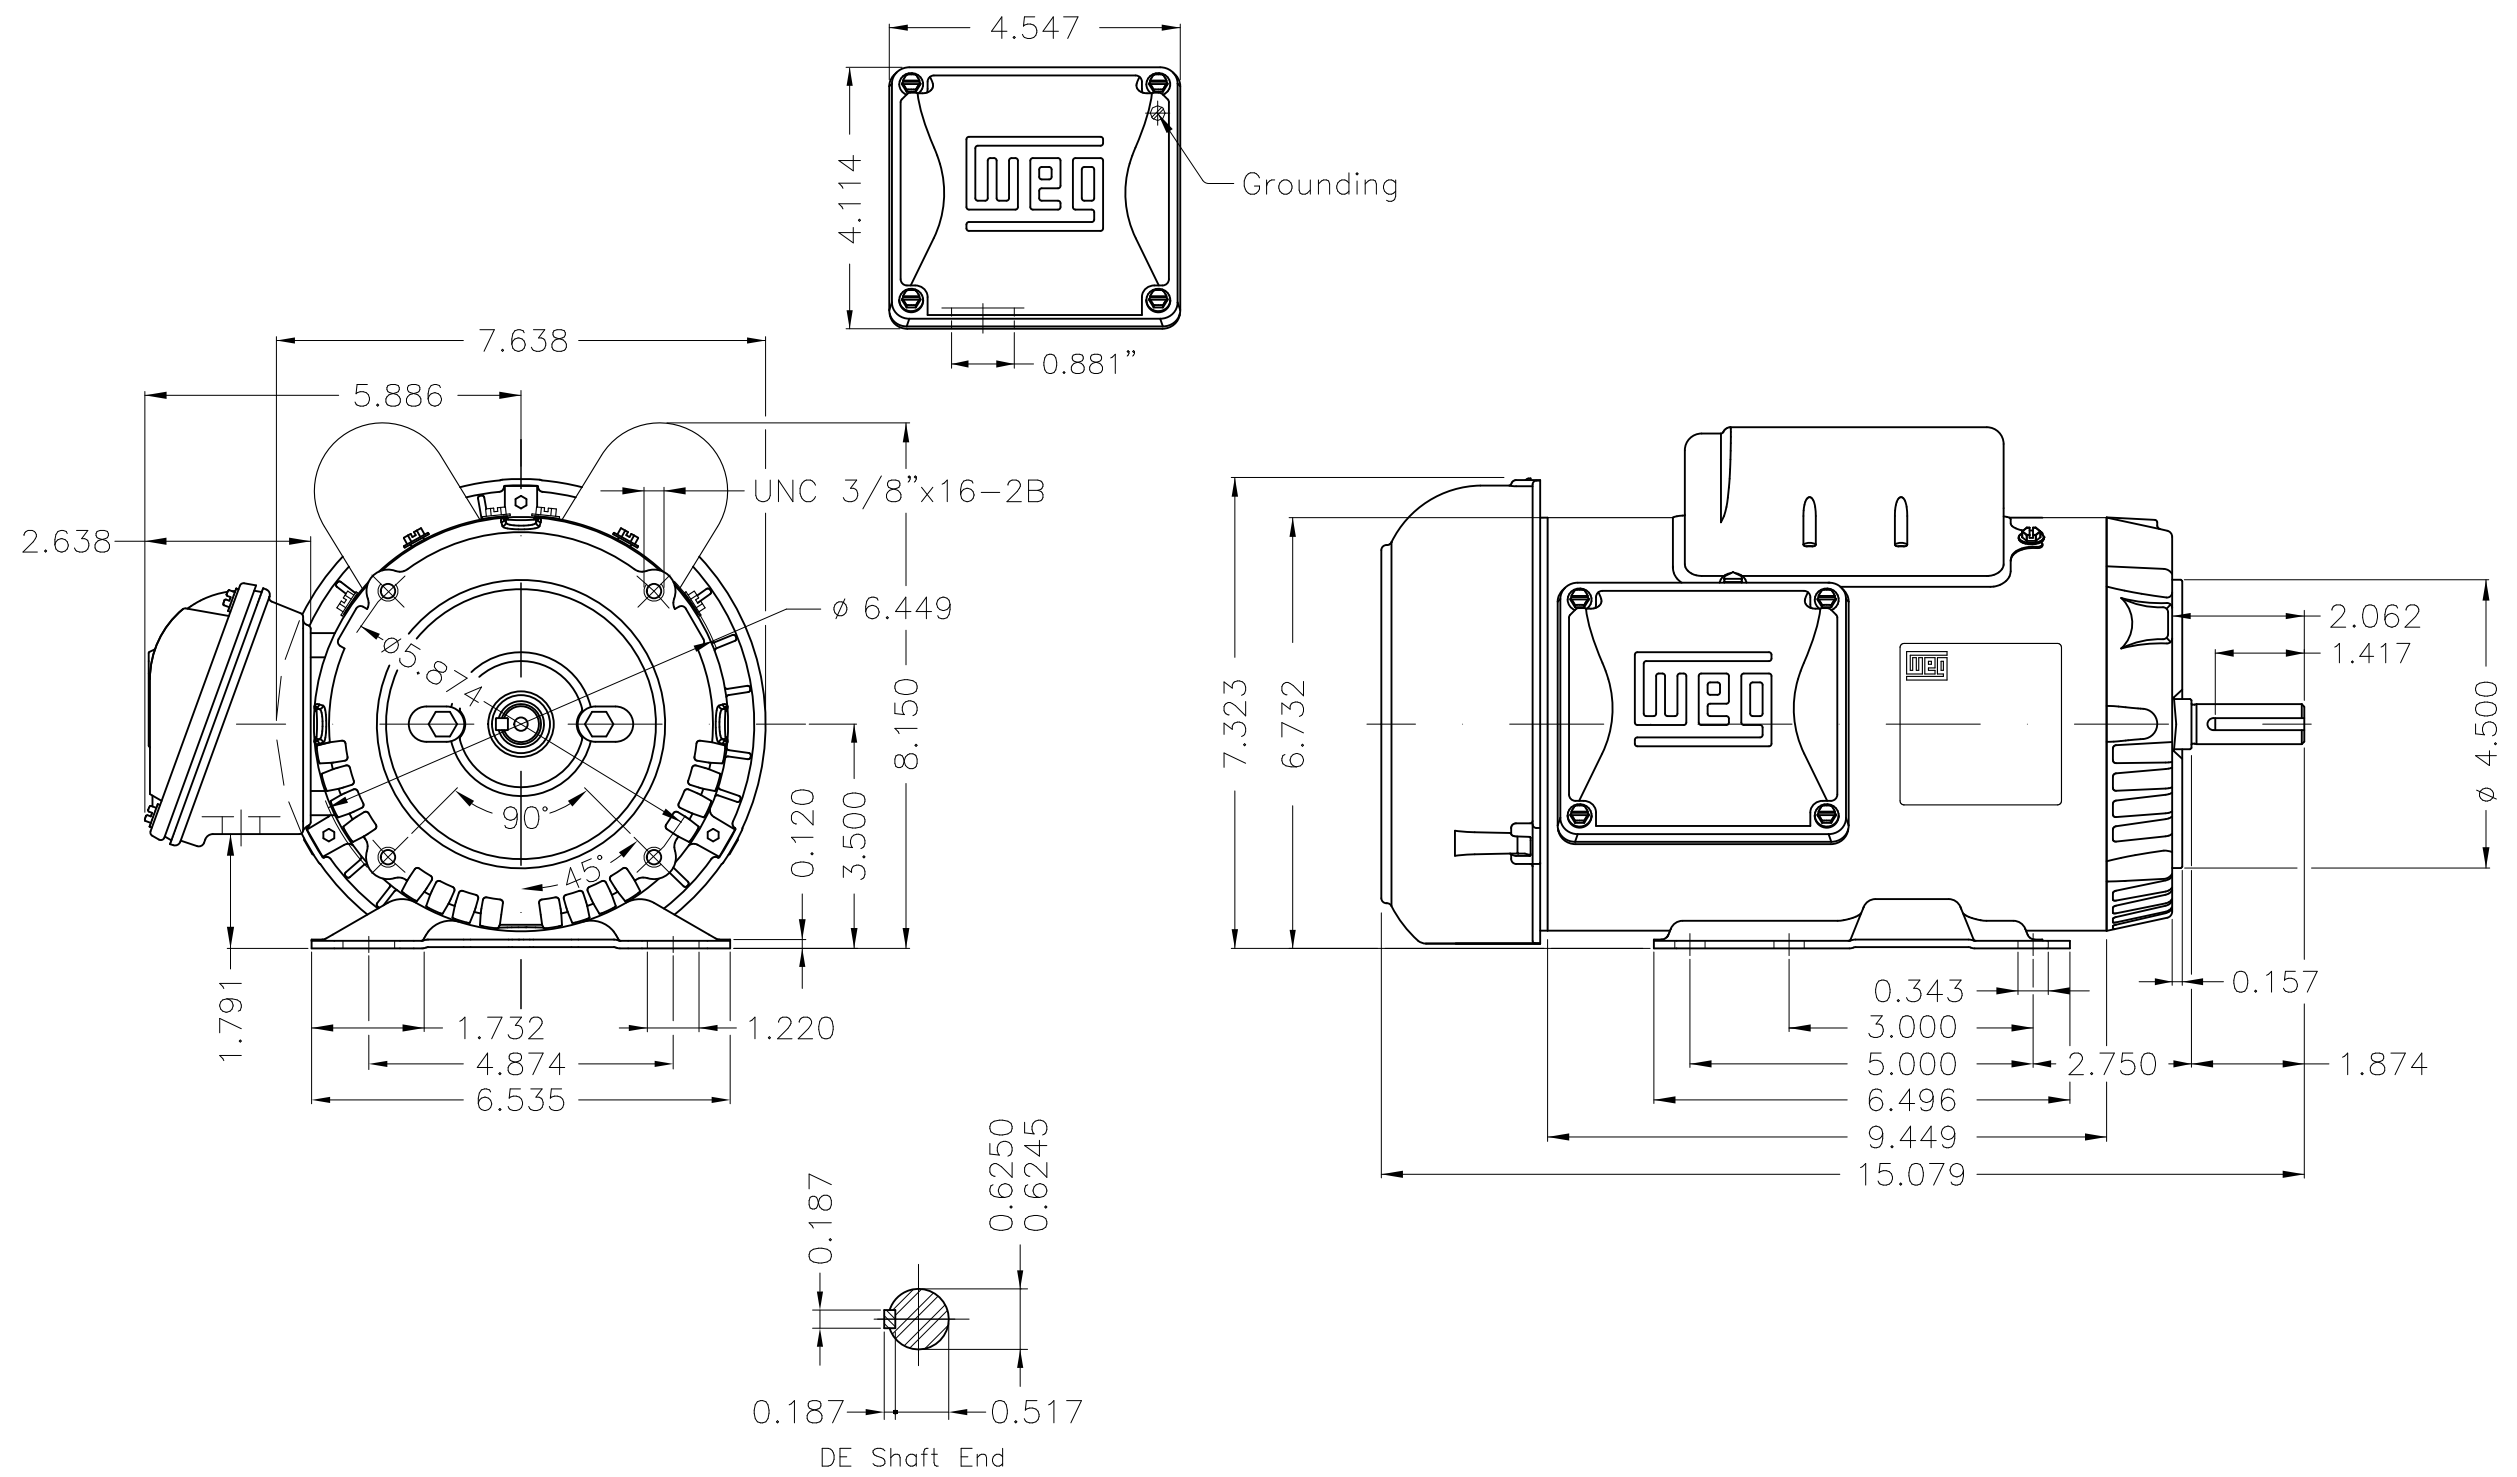

1 2 3 4 5 6

A

B

C

D

E

Dimensions in inches

Color Munsell N 1 matte black						
Painting plan 207N						
Mounting F-1/B34R(D)						
SUMMARY OF MODIFICATIONS				HYBRISUSER		00
ECM	LOC			EXECUTED	CHECKED	RELEASED DATE VER
EXECUTED	HYBRISUSER					<b>PREVIEW</b>
CHECKED						
RELEASED						SHEET 1 / 1
REL. DATE		WMO	Jaragua do Sul	Product Engineering		