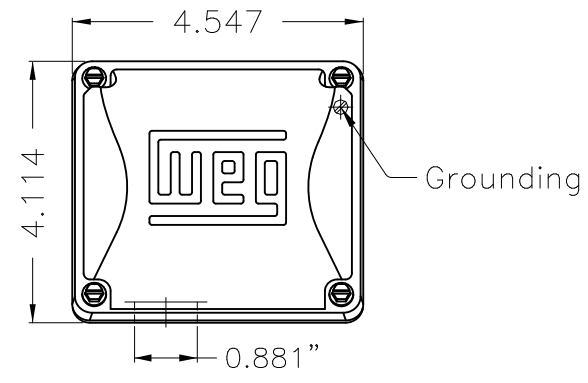

1 2 3 4 5 6

A
B
C
D
E

Color Munsell N 1 matte black
Painting plan 207N
Mounting F-1/B34R(D)

								HYBRISUSER								00		
ECM	LOC	SUMMARY OF MODIFICATIONS						EXECUTED	CHECKED	RELEASED	DATE	VER						
EXECUTED	HYBRISUSER	SINGLE PH. MOTOR ROLLED STEEL PREM. EFF.												PREVIEW				
CHECKED		FRAME 56C IP55 TEFC												WDD 00				
RELEASED														WEG				
REL. DATE		WMO Jaragua do Sul		Product Engineering		SHEET		1 / 1										