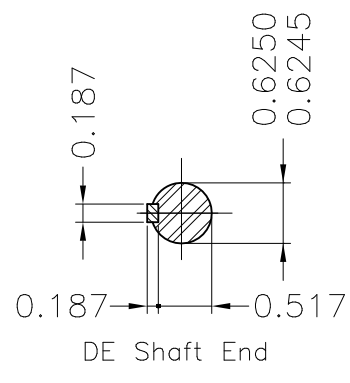

1 2 3 4 5 6

A
B
C
D
E

Color Munsell N 1 matte black
Painting plan 207N
Mounting F-1/B34R(D)

								HYBRISUSER								00		
ECM	LOC	SUMMARY OF MODIFICATIONS						EXECUTED	CHECKED	RELEASED	DATE	VER						
EXECUTED	HYBRISUSER	SINGLE PH. MOTOR ROLLED STEEL PREM. EFF.												PREVIEW				
CHECKED		FRAME 56C IP55 TEFC												WDD 00				
RELEASED														WEG				
REL. DATE		WMO Jaragua do Sul		Product Engineering		SHEET		1 / 1										

1 HP 02 Poles 60 Hz