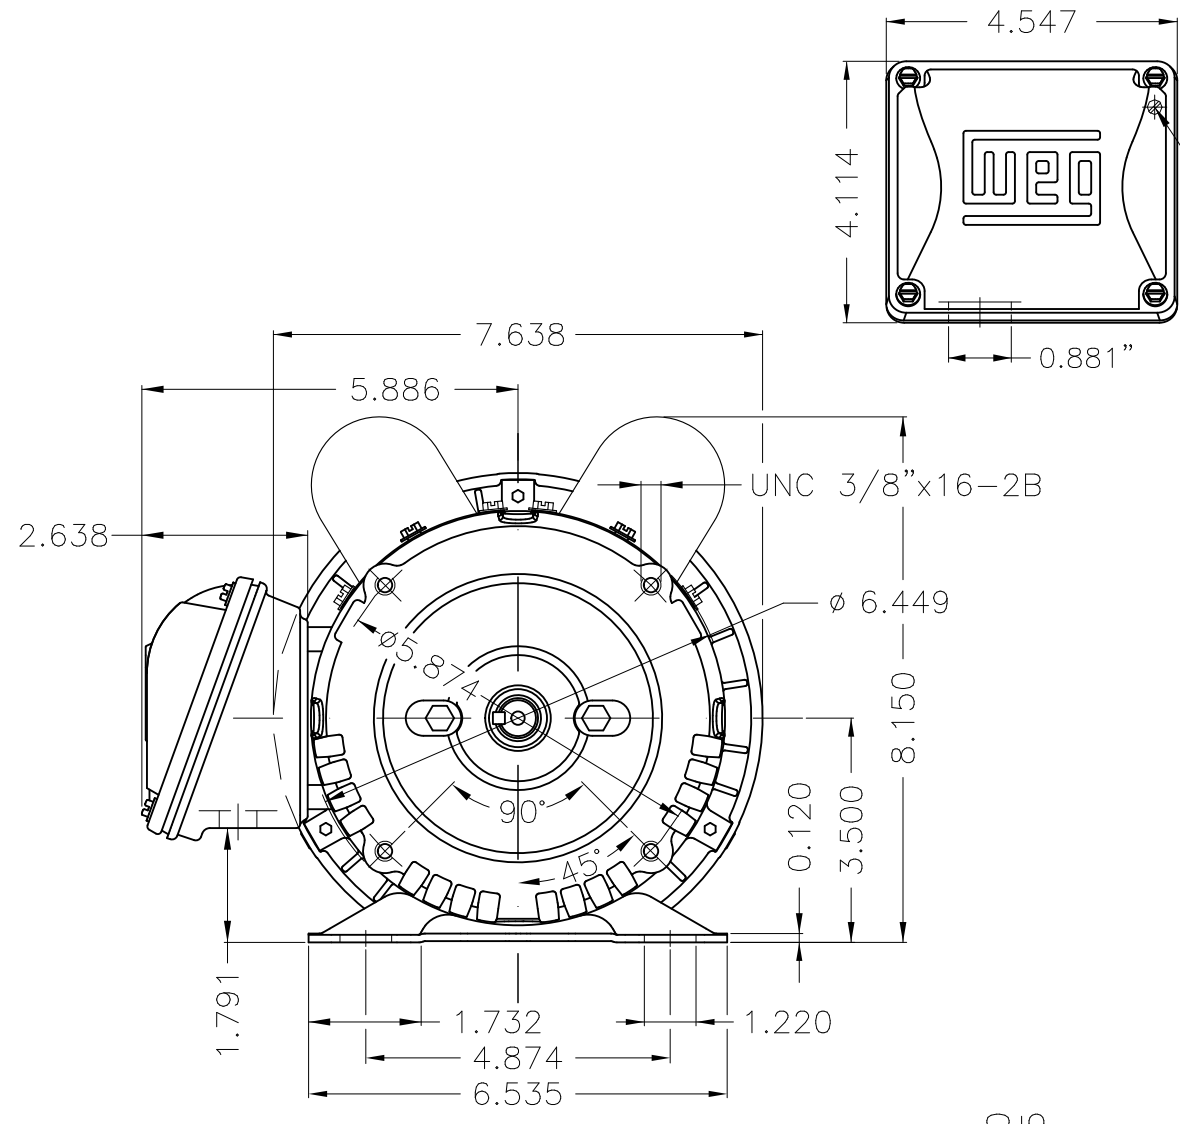

1 2 3 4 5 6

A
B
C
D
E

Color Munsell N 1 matte black
Painting plan 207N
Mounting F-1/B34R(D)

								HYBRISUSER								00		
ECM	LOC	SUMMARY OF MODIFICATIONS						EXECUTED	CHECKED	RELEASED	DATE	VER						
EXECUTED	HYBRISUSER	SINGLE PH. MOTOR ROLLED STEEL PREM. EFF.												PREVIEW				
CHECKED		FRAME 56C IP55 TEFC												WDD 00				
RELEASED														WEG				
REL. DATE		WMO Jaragua do Sul		Product Engineering		SHEET		1 / 1										

1 HP 02 Poles 60 Hz