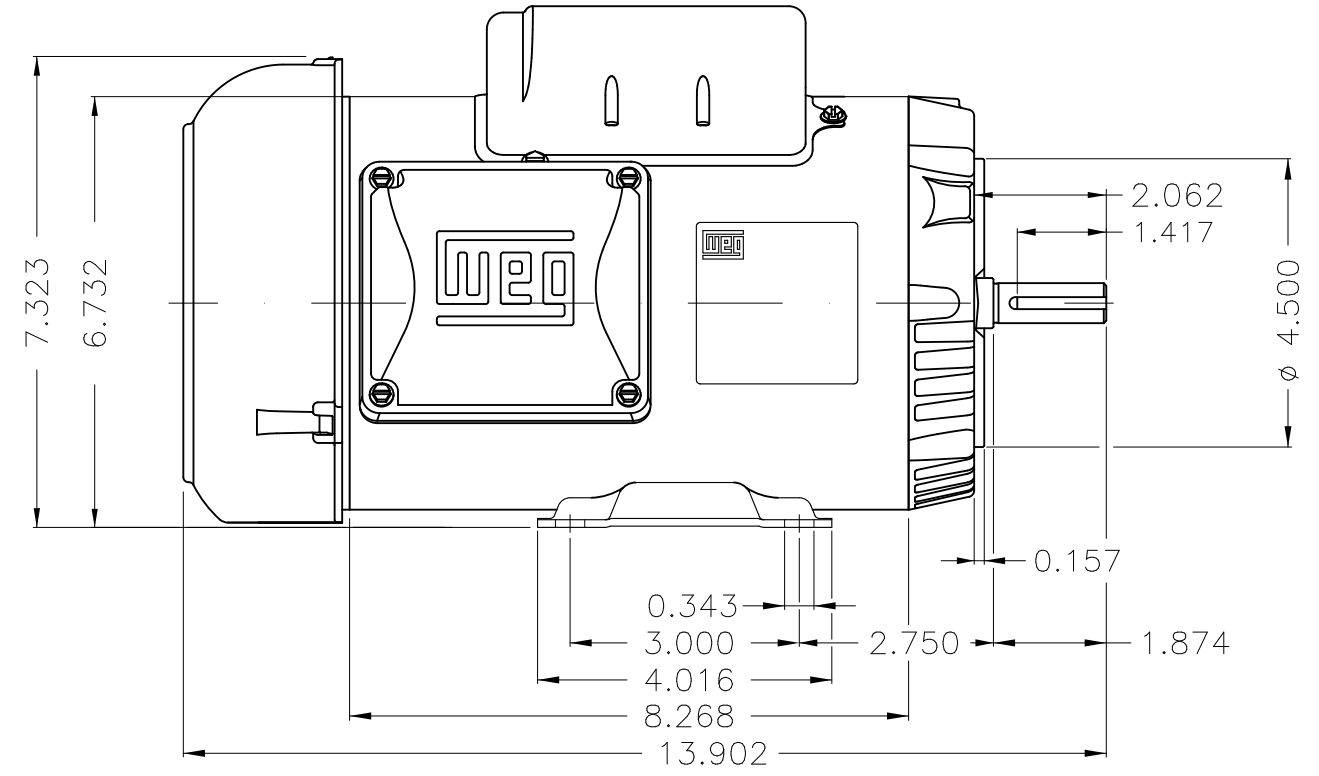

1 2 3 4 5 6

A
B
C
D
E

Color Munsell N 1 matte black
Painting plan 207N
Mounting F-1/B34R(D)

								HYBRISUSER								00		
ECM	LOC	SUMMARY OF MODIFICATIONS						EXECUTED	CHECKED	RELEASED	DATE	VER						
EXECUTED	HYBRISUSER	SINGLE PH. MOTOR ROLLED STEEL PREM. EFF.												PREVIEW				
CHECKED		FRAME 56C IP55 TEFC												WDD 00				
RELEASED														WEG				
REL. DATE		WMO Jaragua do Sul		Product Engineering		SHEET		1 / 1										

1 HP 02 Poles 60 Hz