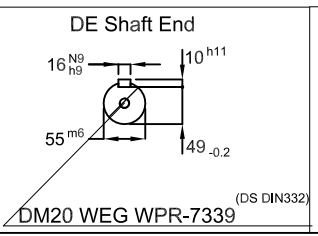

								40 HP 04 Poles 60 Hz		A
								HYBRISUSER		00
ECM	LOC	SUMMARY OF MODIFICATIONS			EXECUTED	CHECKED	RELEASED	DATE	VER	
EXECUTED	HYBRISUSER	THREE PH. MOTOR W22 IE3								
CHECKED		FRAME 200L IP55 TEFC								
RELEASED										
REL. DATE										

Color RAL 5009
 Painting plan 203A
 Mounting B35L(E)

PREVIEW
 WDD 00
 SHEET /

Dimensions in mm
A3