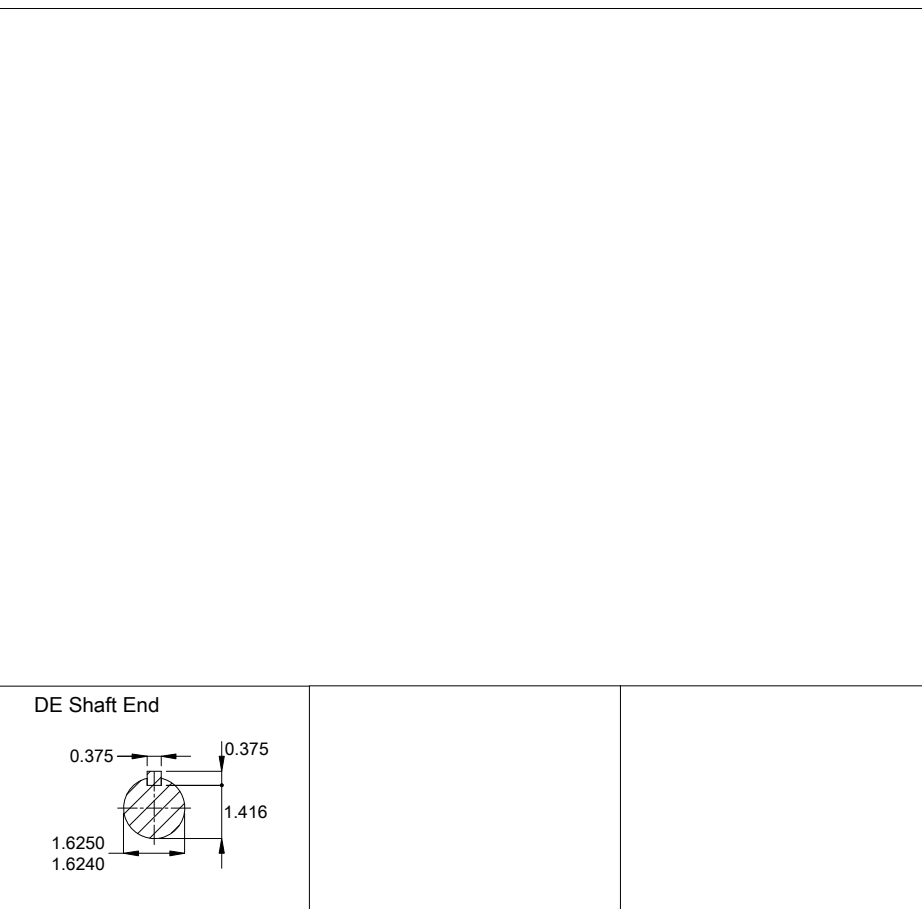

Without vertical jackscrews
Color RAL 5009
Painting plan 203A
Mounting B34D

15 HP 04 Poles 60 Hz										A	
										Scale	1 : 8
										HYBRISUSER	00
ECM	LOC	SUMMARY OF MODIFICATIONS					EXECUTED	CHECKED	RELEASED	DATE	VER
EXECUTED	HYBRISUSER	THREE PH. MOTOR W22 NEMA PREM. EFF.					PREVIEW				
CHECKED		FRAME 254/6TC IP55 TEFC					WDD	00			
RELEASED							SHEET	1 / 1			
REL. DATE											