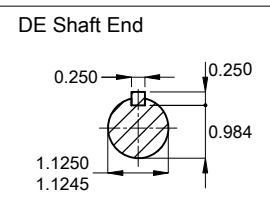

C

D

E

Color RAL 5009
 Painting plan 207A
 Mounting NEMA F-1
 Mounting B34D

3 HP 04 Poles 60 Hz A

Scale 1 : 6

						HYBRISUSER				00
ECM	LOC	SUMMARY OF MODIFICATIONS				EXECUTED	CHECKED	RELEASED	DATE	VER
EXECUTED	HYBRISUSER	THREE PH. MOTOR W22 NEMA PREM. EFF. FRAME 182/4TC IP55 TEFC				PREVIEW WDD 00				
CHECKED										
RELEASED										
REL. DATE						SHEET	1 / 1			